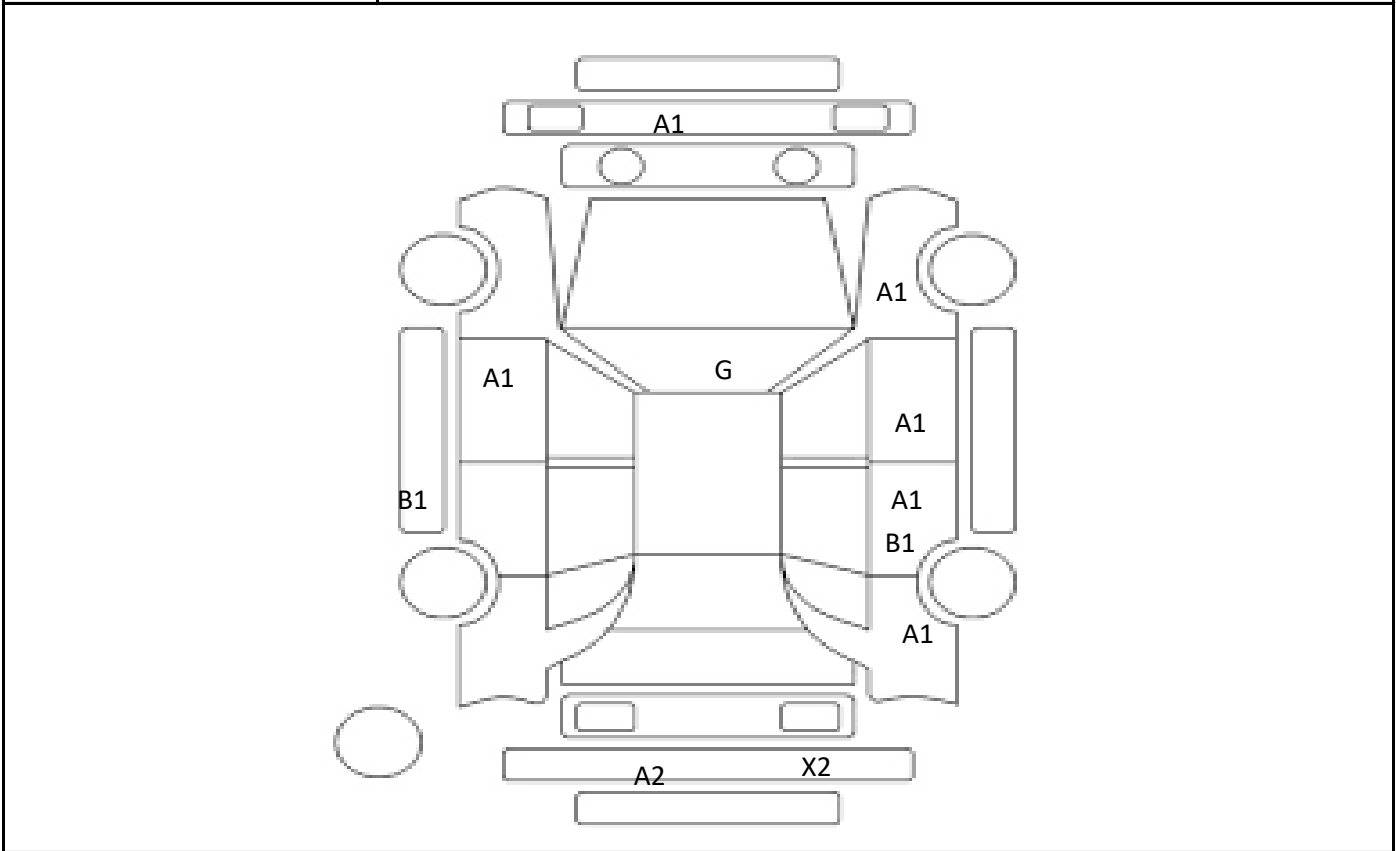

Car Number	Chassis Number
F06-L31	ZVW41-3168418

(Remark)

A(Scratch) U(Dent) S(Rust) W(Uneven paint) X(Crack) C(Corrode) P(Paint Faded)
 XX(Replacement) X(Replacement requires) G(Stone chip in the glass) Scale: 1 < 2 < 3 < 4