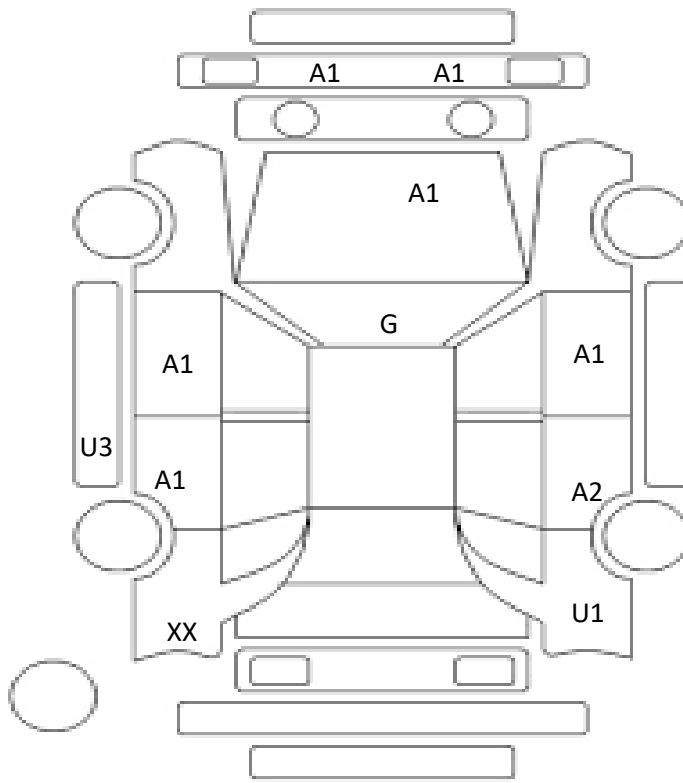

Car Number	Chassis Number
F06-J39	ANH20-8018379

(Remark)
Left side mirror isn't working.

A(Scratch) U(Dent) S(Rust) W(Uneven paint) X(Crack) C(Corrode) P(Paint Faded)
 XX(Replacement) X(Replacement requires) G(Stone chip in the glass) Scale: 1 < 2 < 3 < 4