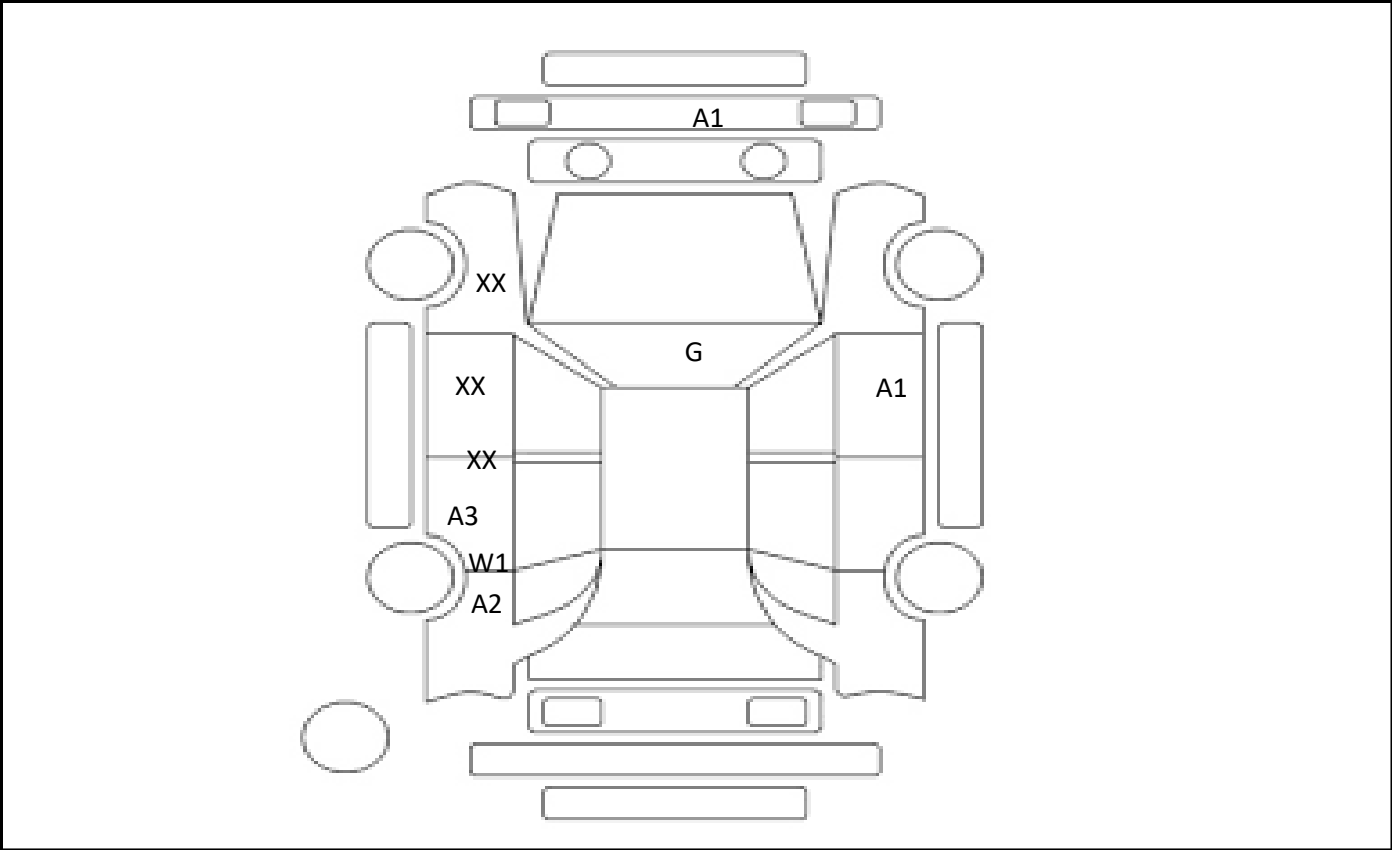

DATE
2024/8/20

Car Number	Chassis Number
F06-H56	AGH35-0014425

(Remark)

A(Scratch) U(Dent) S(Rust) W(Uneven paint) X(Crack) C(Corrode) P(Paint Faded)
 XX(Replacement) X(Replacement requires) G(Stone chip in the glass) Scale: 1 < 2 < 3 < 4