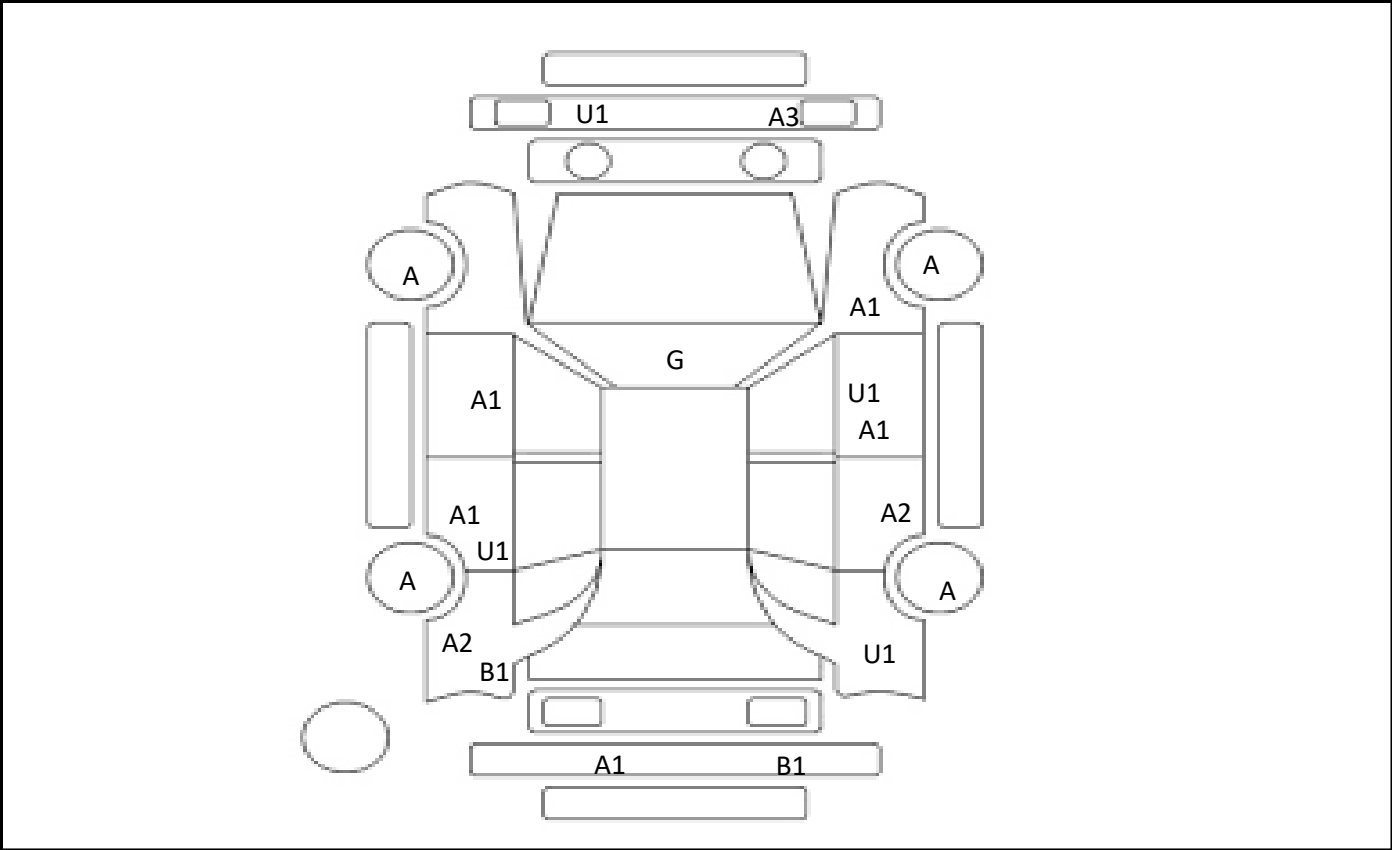

DATE
2024/8/20

Car Number	Chassis Number
F06-H08	ZVW30-5500674

(Remark)  
Navigation screen is broken

A(Scratch)    U(Dent)    S(Rust)    W(Uneven paint)    X(Crack)    C(Corrode)    P(Paint Faded)  
 XX(Replacement)    X(Replacement requires)    G(Stone chip in the glass)    Scale: 1 < 2 < 3 < 4