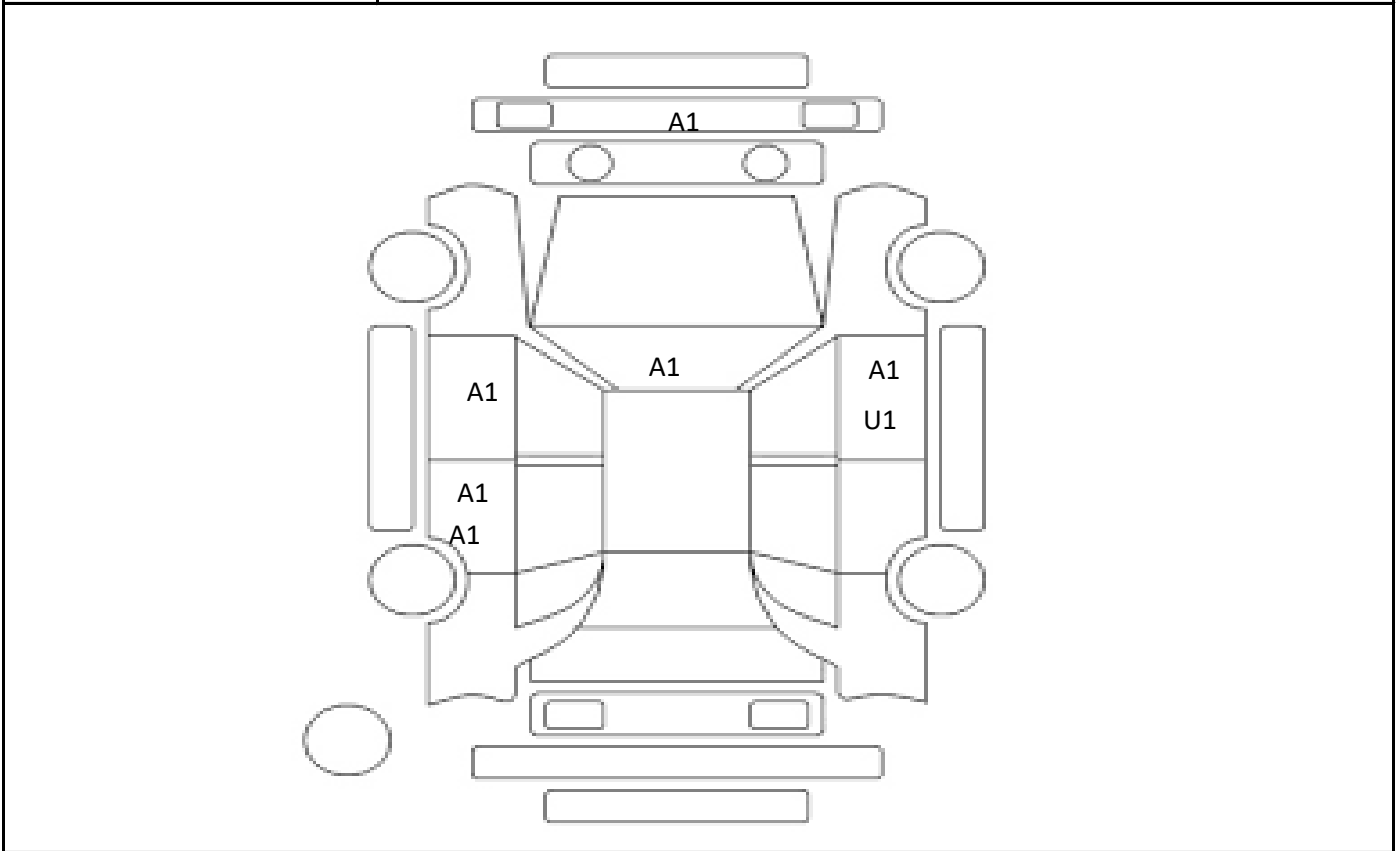

DATE
2024/8/24

Car Number	Chassis Number
F06-H05	ACU30-0128019

(Remark)

A(Scratch)    U(Dent)    S(Rust)    W(Uneven paint)    X(Crack)    C(Corrode)    P(Paint Faded)  
 XX(Replacement)    X(Replacement requires)    G(Stone chip in the glass)    Scale: 1 < 2 < 3 < 4