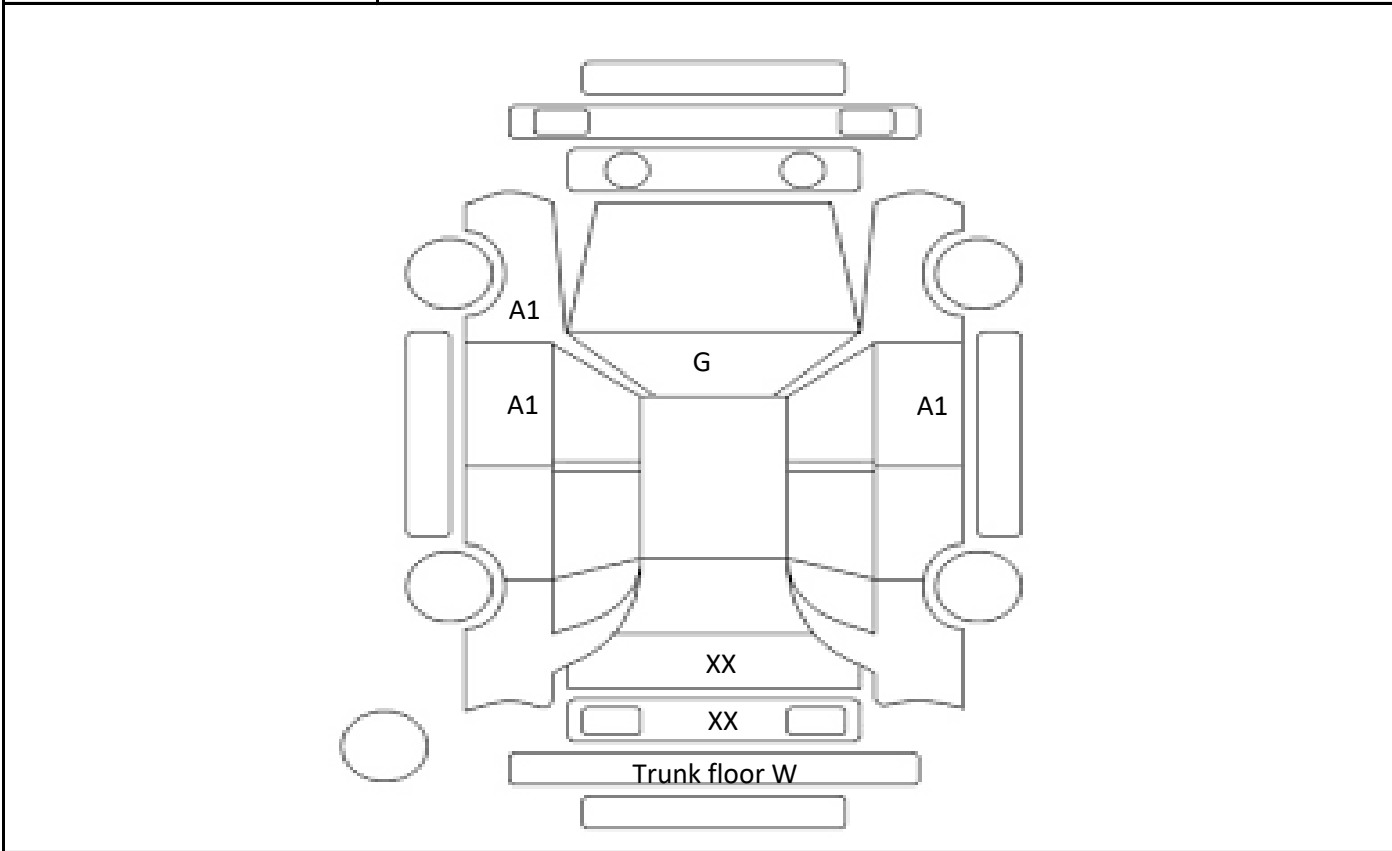

Car Number	Chassis Number
F06-G50	AXUH85-0001694

(Remark)

A(Scratch) U(Dent) S(Rust) W(Uneven paint) X(Crack) C(Corrode) P(Paint Faded)
 XX(Replacement) X(Replacement requires) G(Stone chip in the glass) Scale: 1 < 2 < 3 < 4