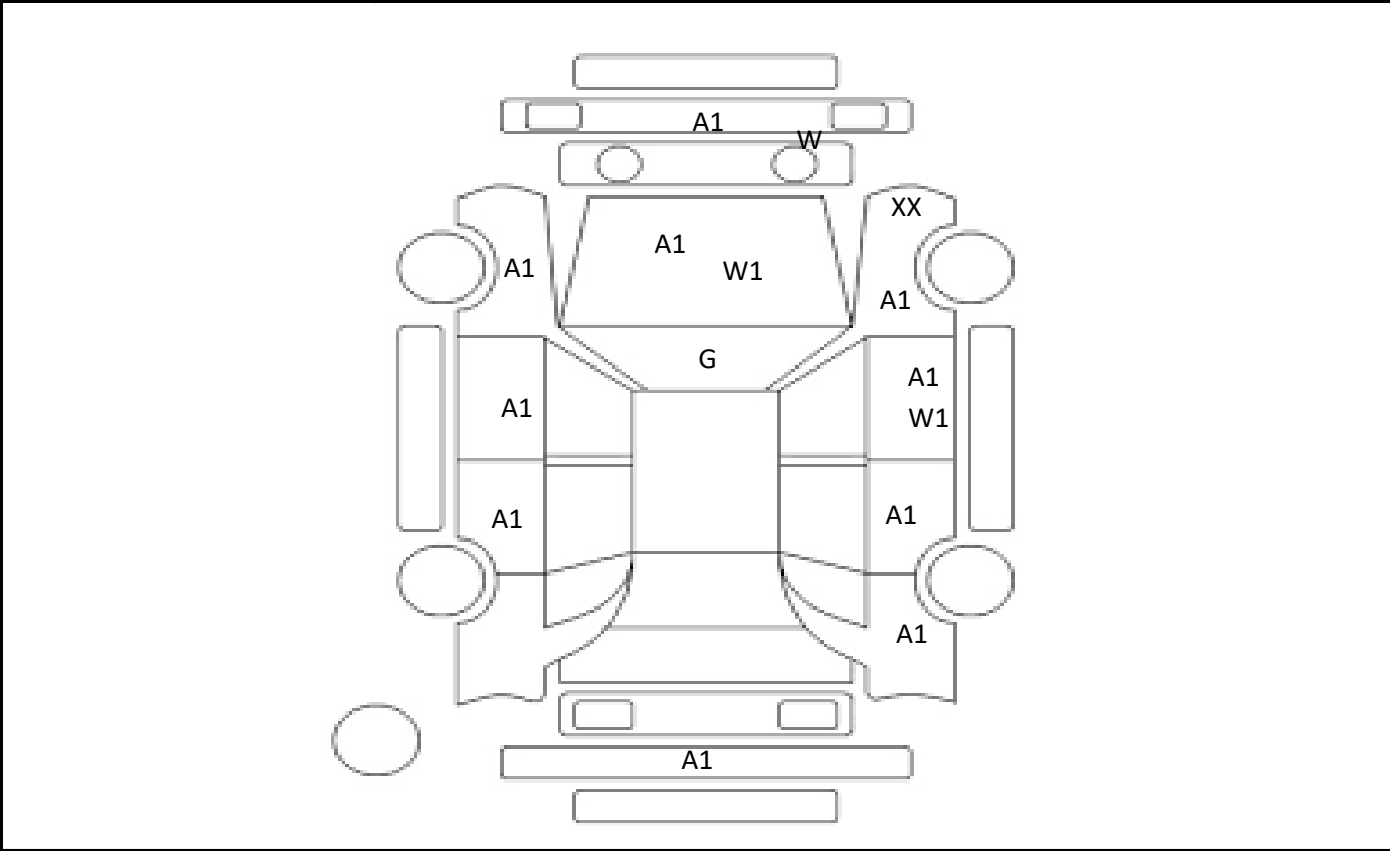

DATE
2024/12/17

Car Number	Chassis Number
F05-L59	ZVW40-3114076

(Remark)

A(Scratch) U(Dent) S(Rust) W(Uneven paint) X(Crack) C(Corrode) P(Paint Faded)
 XX(Replacement) X(Replacement requires) G(Stone chip in the glass) Scale: 1 < 2 < 3 < 4