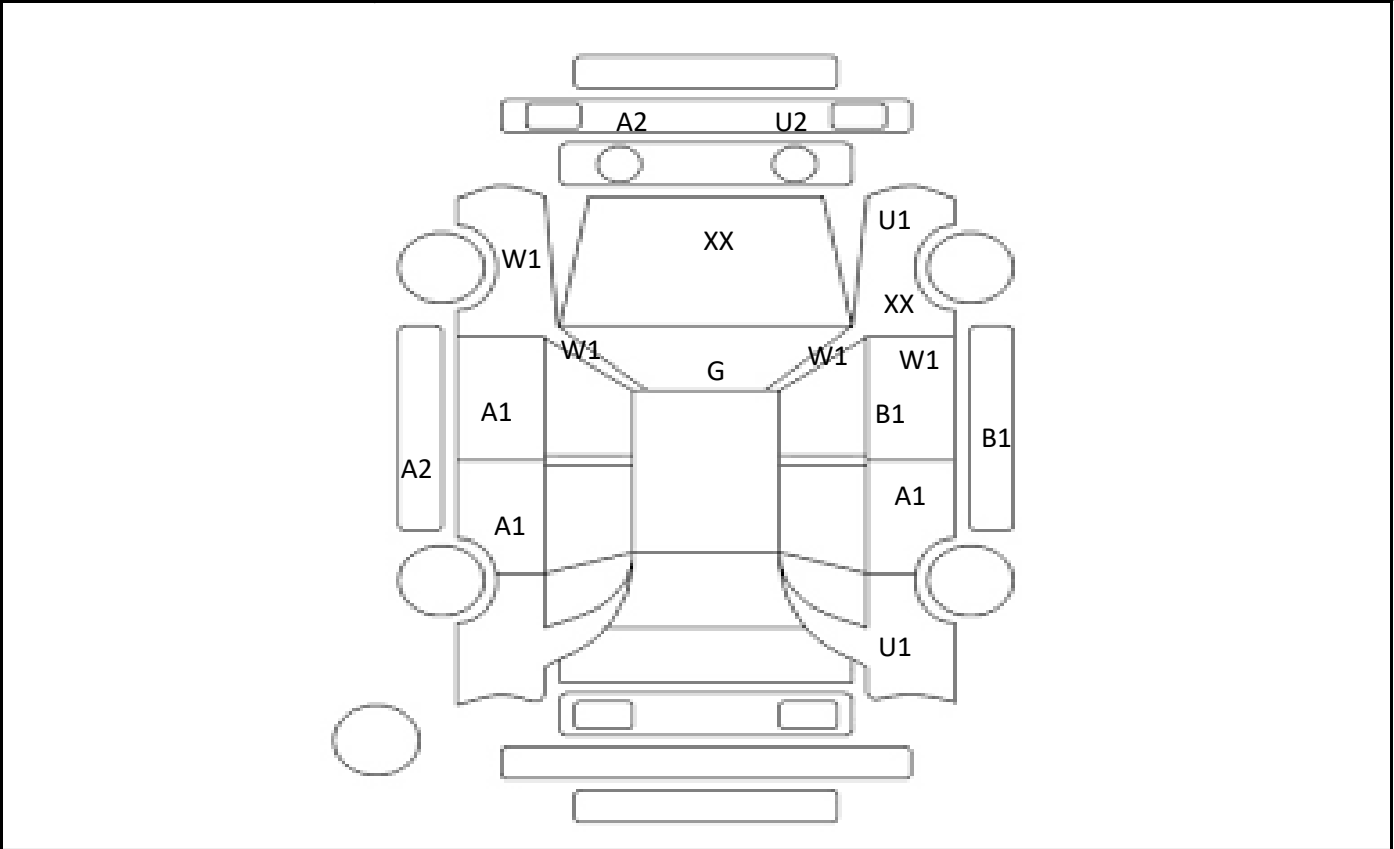

DATE
2024/12/25

Car Number	Chassis Number
F05-L34	ZVW51-6075278

(Remark)

A(Scratch) U(Dent) S(Rust) W(Uneven paint) X(Crack) C(Corrode) P(Paint Faded)
 XX(Replacement) X(Replacement requires) G(Stone chip in the glass) Scale: 1 < 2 < 3 < 4