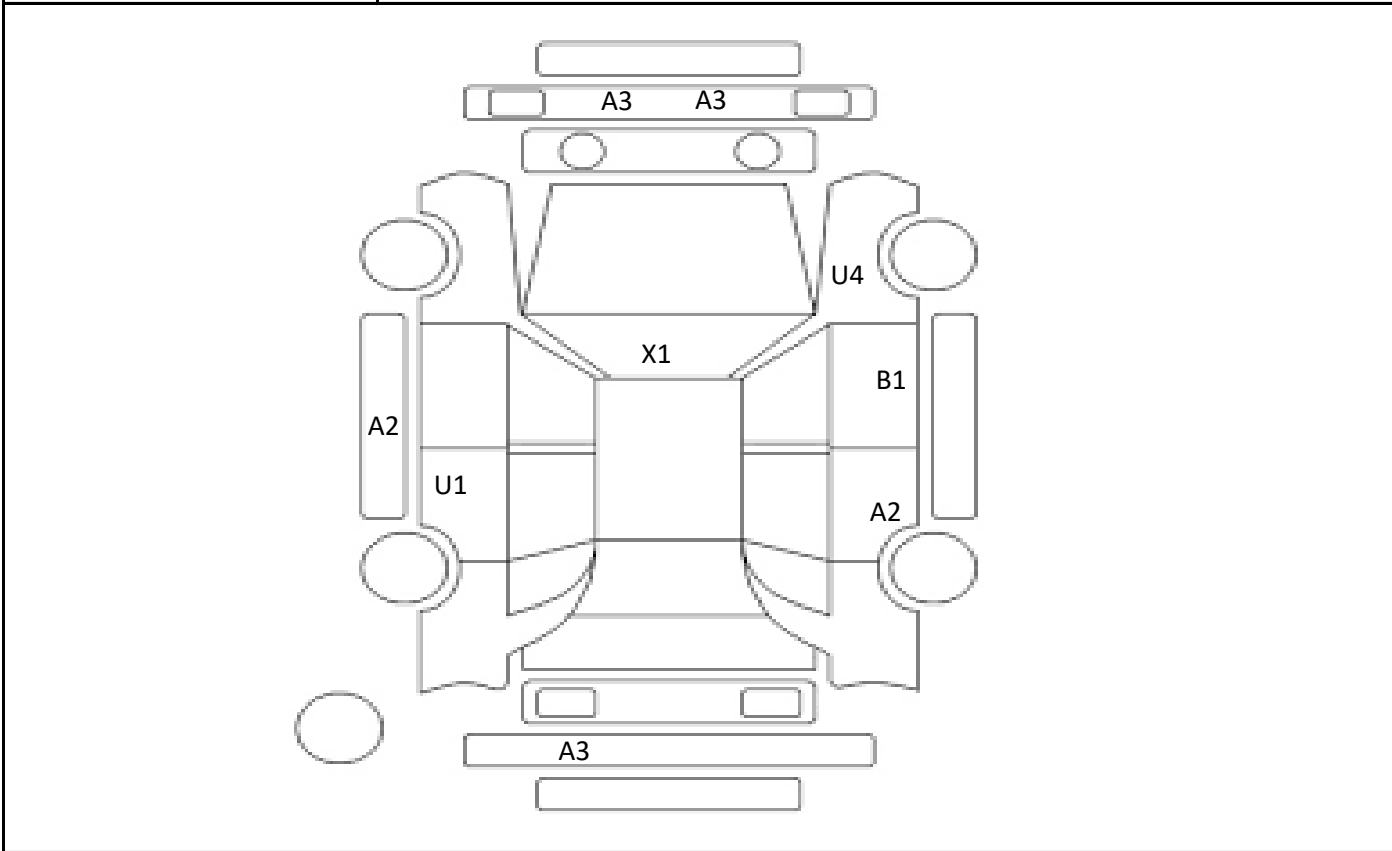

DATE
2024/10/24

Car Number	Chassis Number
F05-J90	ANH20-8036386

(Remark)
Right side power mirror isn't working

A(Scratch) U(Dent) S(Rust) W(Uneven paint) X(Crack) C(Corrode) P(Paint Faded)
 XX(Replacement) X(Replacement requires) G(Stone chip in the glass) Scale: 1 < 2 < 3 < 4