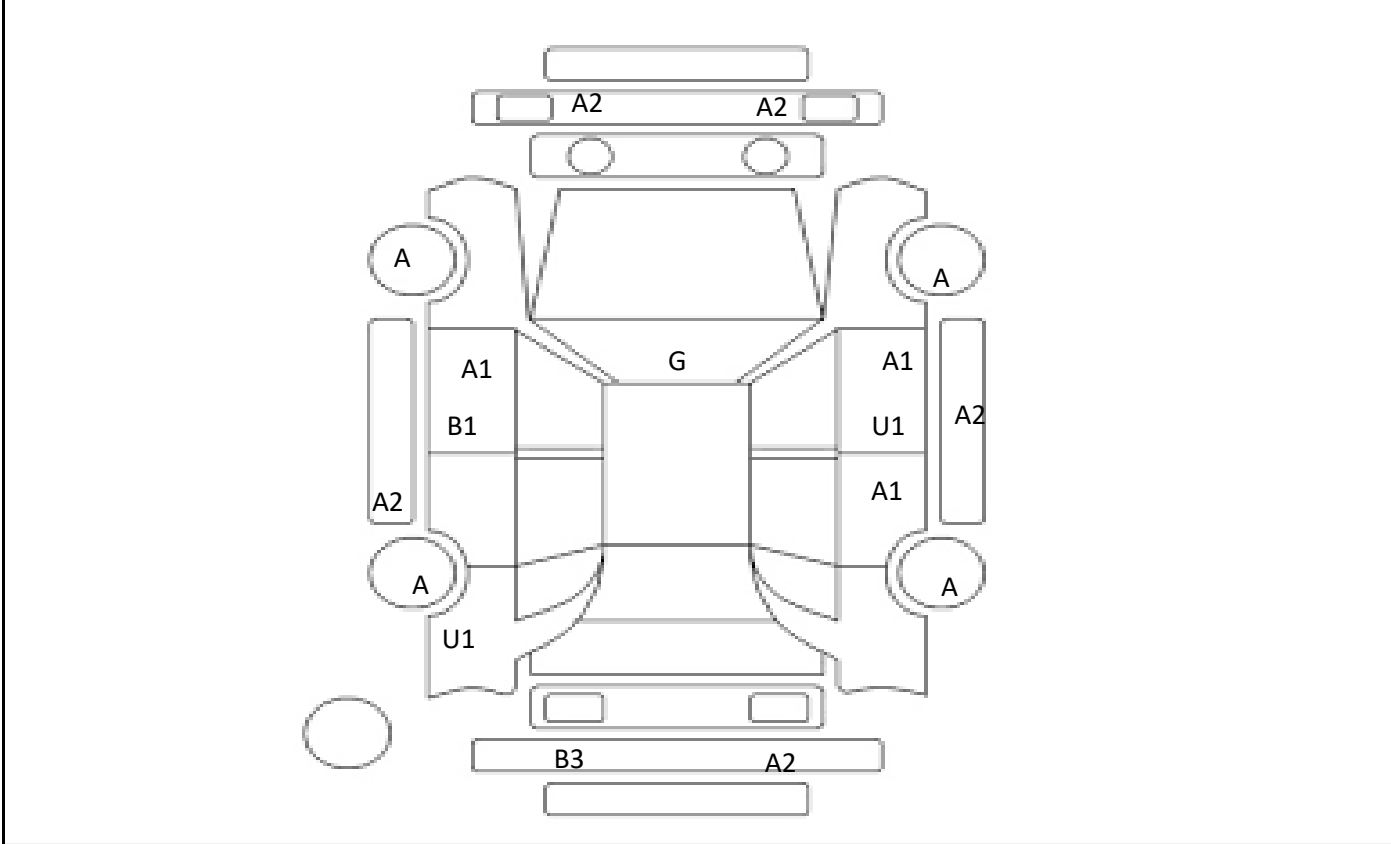

Car Number	Chassis Number
F05-H90	ZVW30-5712281

(Remark)
Smoking smell

A(Scratch) U(Dent) S(Rust) W(Uneven paint) X(Crack) C(Corrode) P(Paint Faded)
 XX(Replacement) X(Replacement requires) G(Stone chip in the glass) Scale: 1 < 2 < 3 < 4