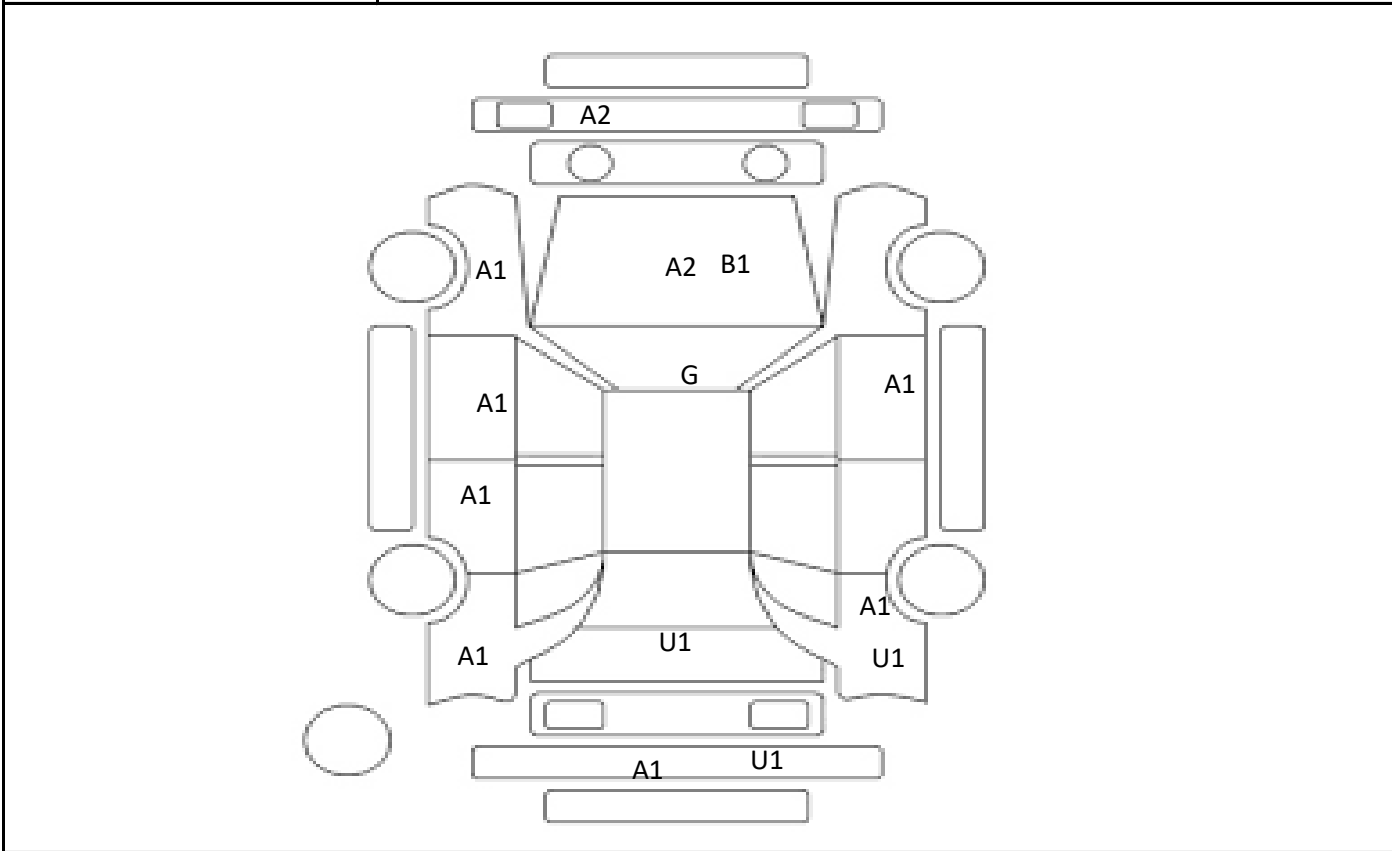

Car Number	Chassis Number
F05-H86	ZVW51-6037709

(Remark)  
ITS©

A(Scratch)    U(Dent)    S(Rust)    W(Uneven paint)    X(Crack)    C(Corrode)    P(Paint Faded)  
 XX(Replacement)    X(Replacement requires)    G(Stone chip in the glass)    Scale: 1 < 2 < 3 < 4