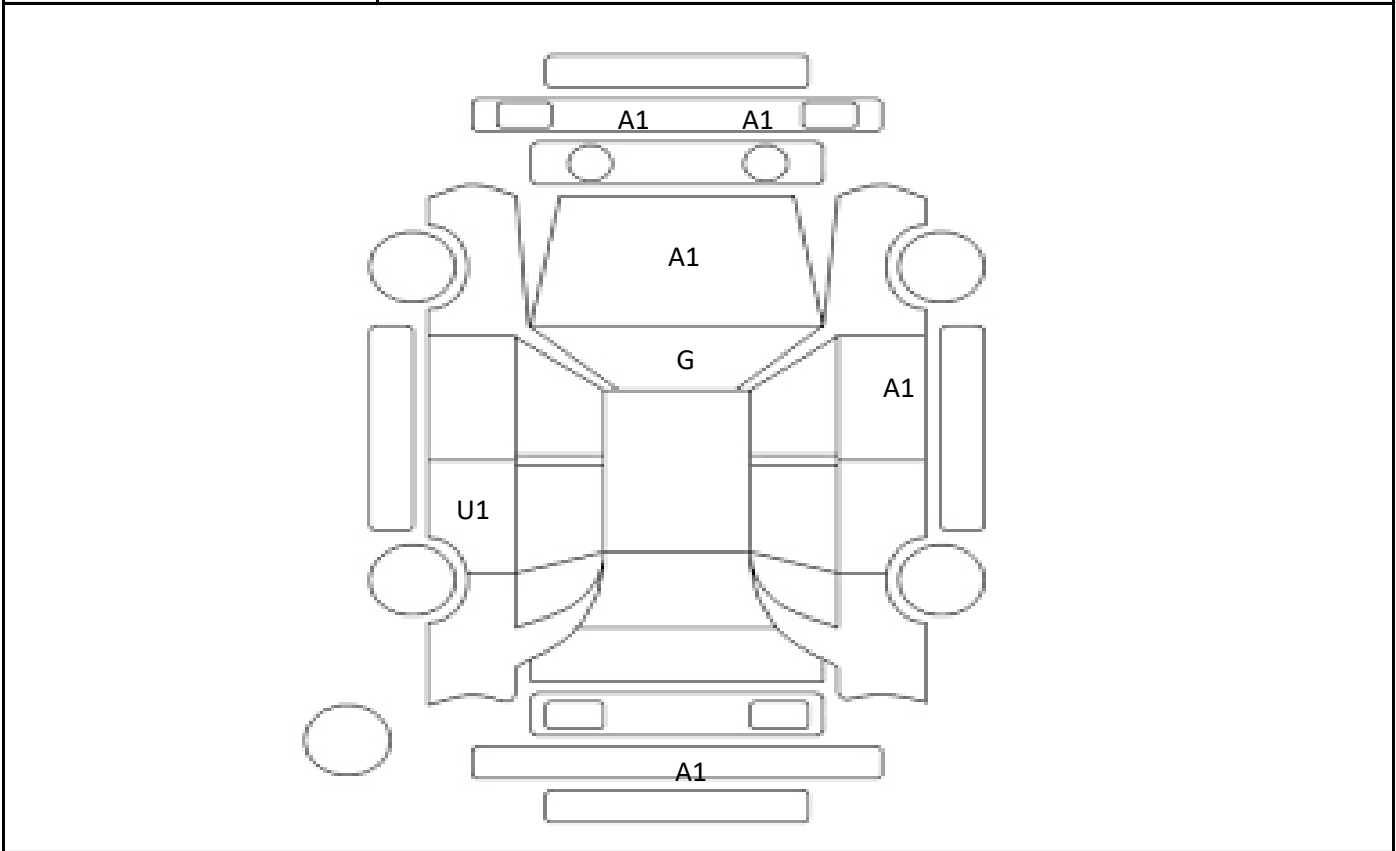

Car Number	Chassis Number
F05-H06	GWS204-0026003

(Remark)

A(Scratch)      U(Dent)      S(Rust)      W(Uneven paint)      X(Crack)      C(Corrode)      P(Paint Faded)  
 XX(Replacement)      X(Replacement requires)      G(Stone chip in the glass)      Scale: 1 < 2 < 3 < 4