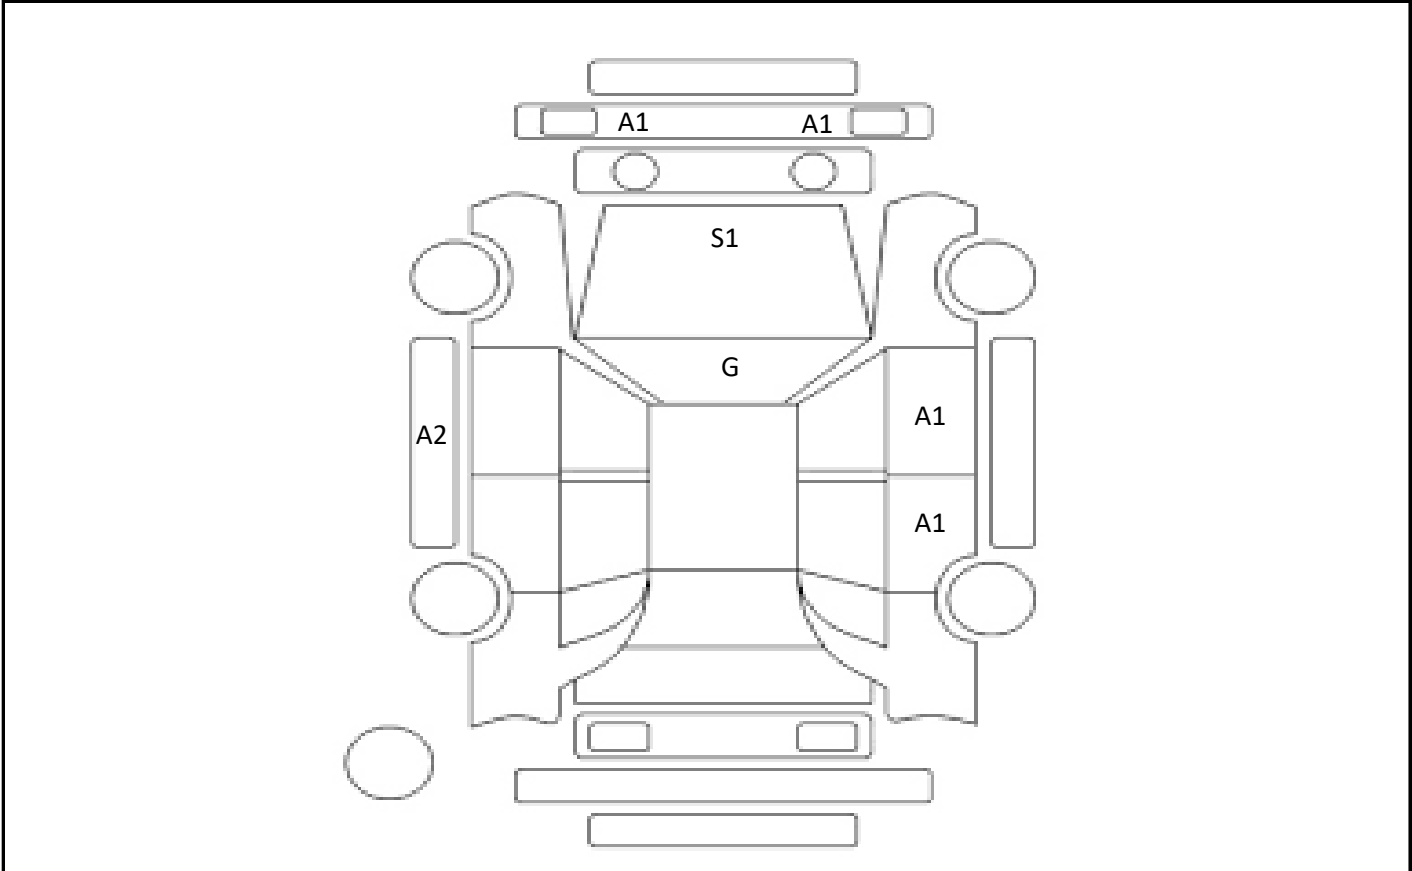

DATE
2024/7/26

Car Number	Chassis Number
F05-G81	AXVH70-1074014

(Remark)

A(Scratch) U(Dent) S(Rust) W(Uneven paint) X(Crack) C(Corrode) P(Paint Faded)
 XX(Replacement) X(Replacement requires) G(Stone chip in the glass) Scale: 1 < 2 < 3 < 4