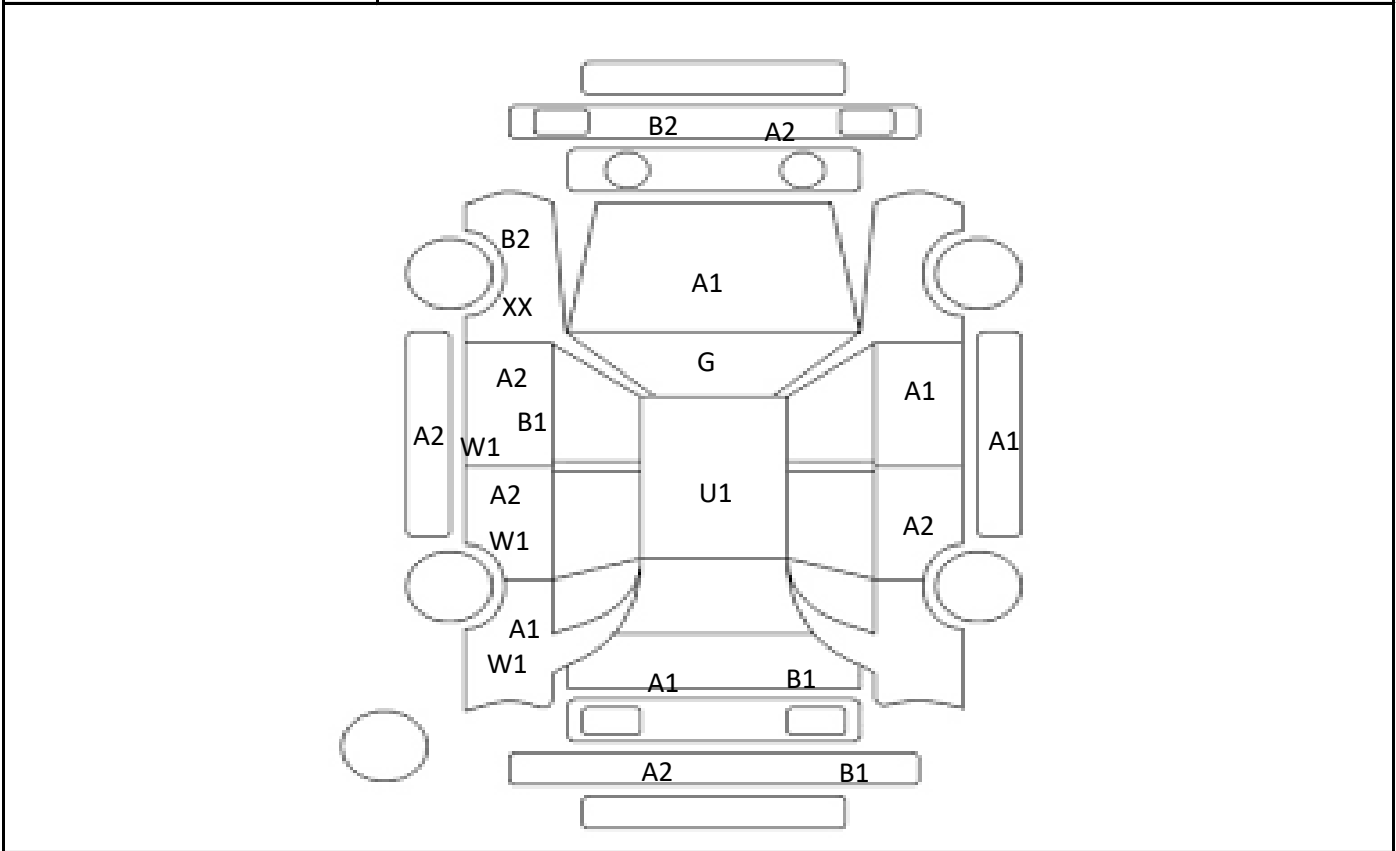

Car Number	Chassis Number
F05-G04	ATH20-8008051

(Remark)

A(Scratch) U(Dent) S(Rust) W(Uneven paint) X(Crack) C(Corrode) P(Paint Faded)
 XX(Replacement) X(Replacement requires) G(Stone chip in the glass) Scale: 1 < 2 < 3 < 4