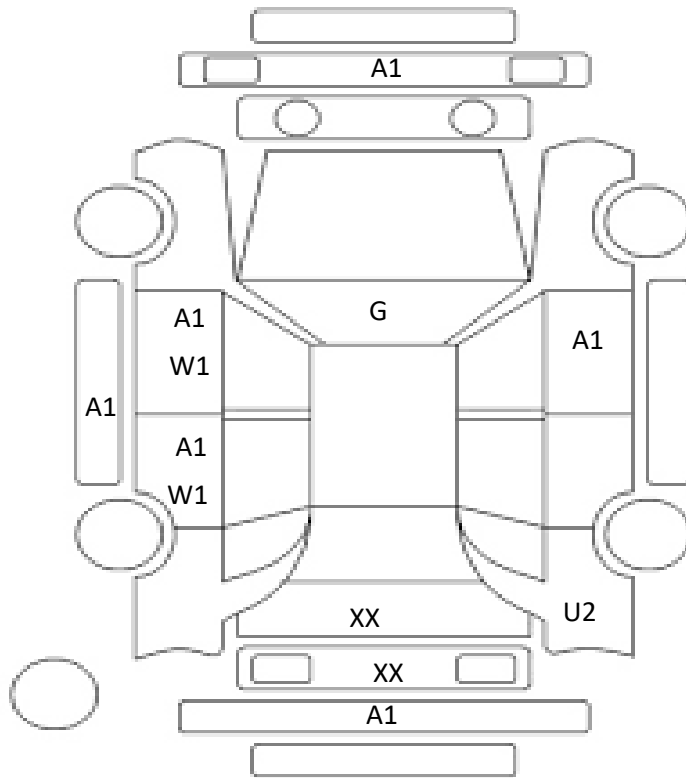

DATE
2024/6/13

Car Number	Chassis Number
F05-F30	ZVW41-3031252

(Remark)

A(Scratch) **U**(Dent) **S**(Rust) **W**(Uneven paint) **X**(Crack) **C**(Corrode) **P**(Paint Faded)
XX(Replacement) **X**(Replacement requires) **G**(Stone chip in the glass) **Scale: 1 < 2 < 3 < 4**