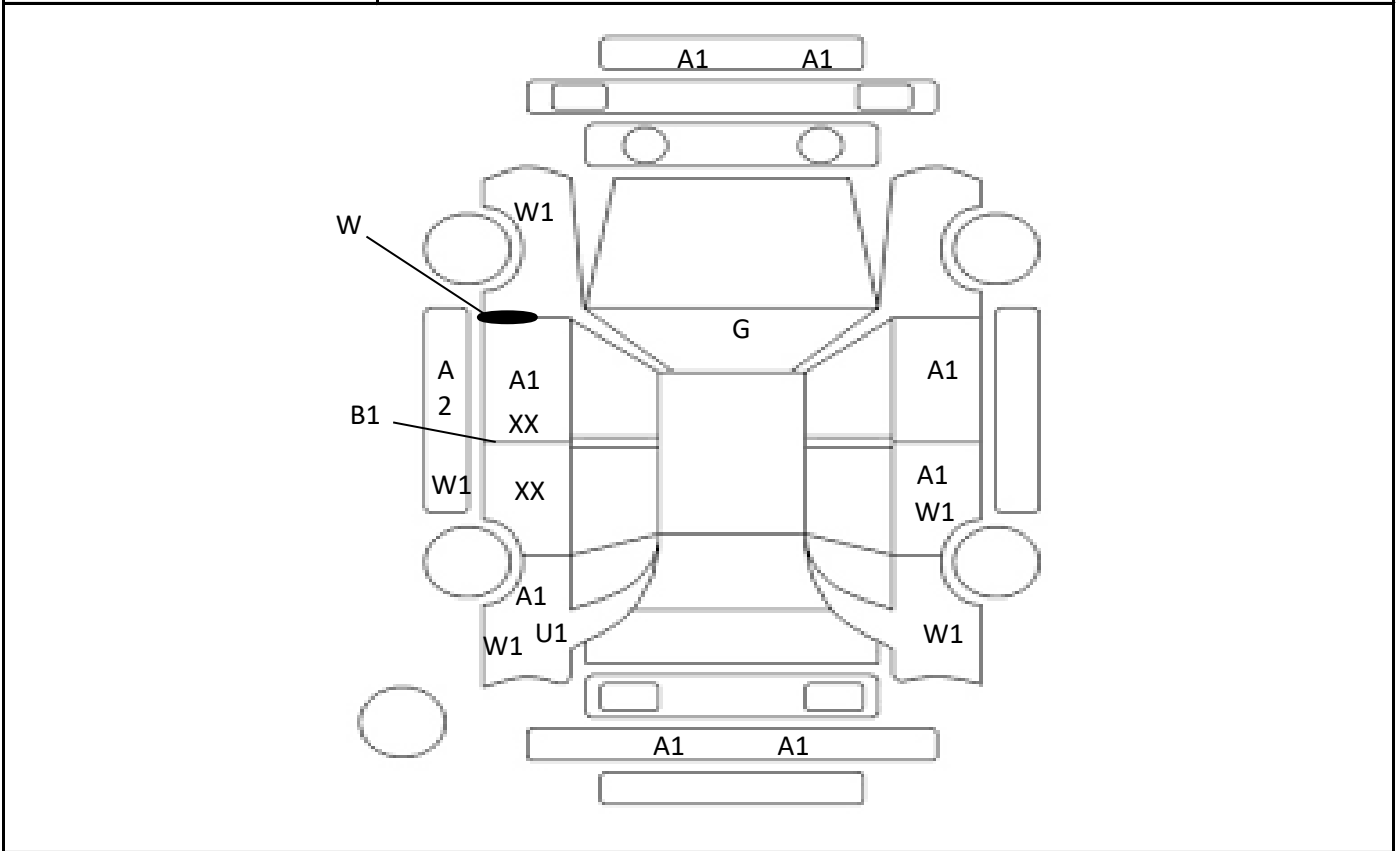

Car Number	Chassis Number
F05-D82	ZGE20-0087930

(Remark)

A(Scratch) U(Dent) S(Rust) W(Uneven paint) X(Crack) C(Corrode) P(Paint Faded)

XX(Replacement) X(Replacement requires) G(Stone chip in the glass) Scale: 1 < 2 < 3 < 4