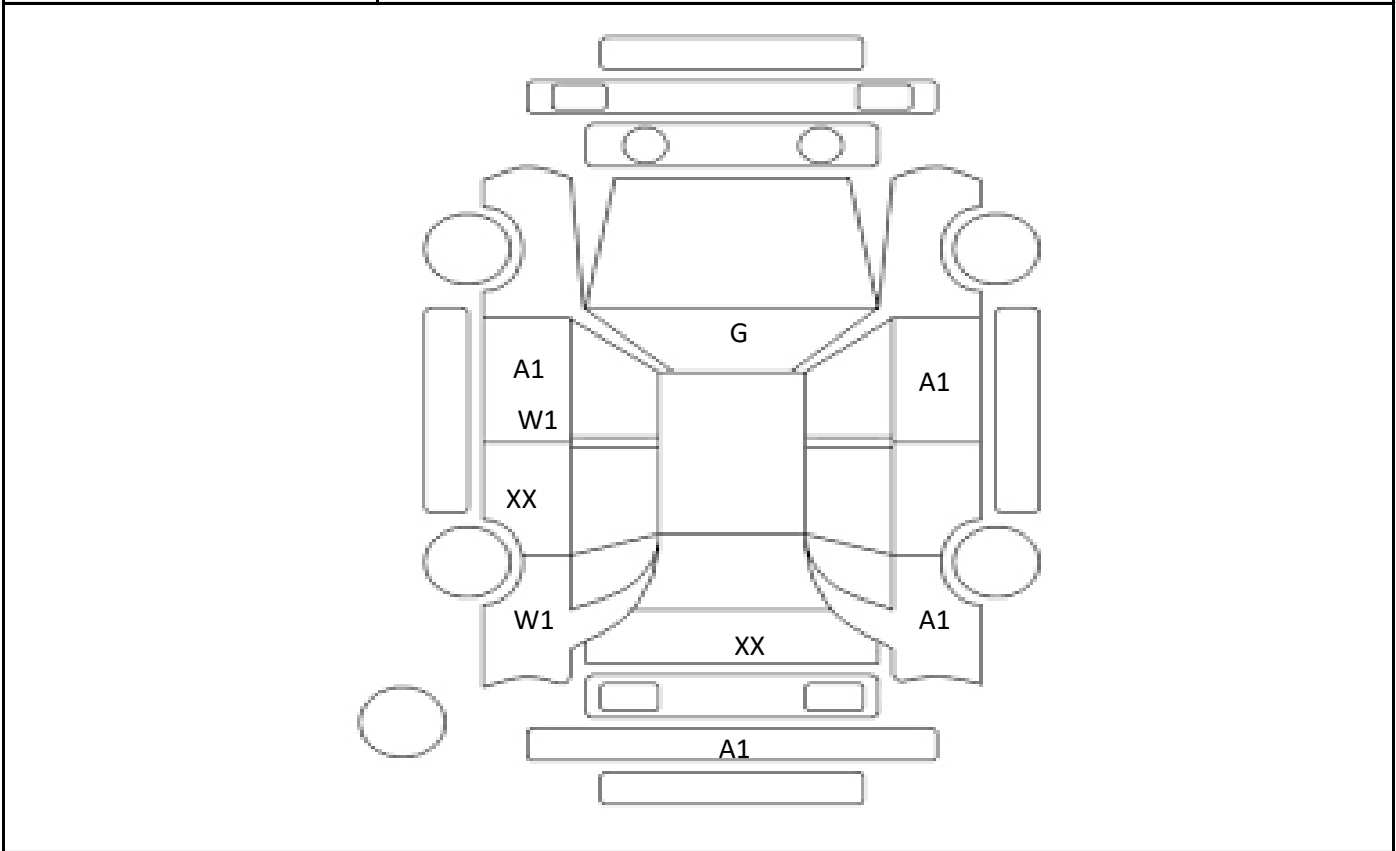

Car Number	Chassis Number
F05-D52	AVU65-0004423

(Remark)

A(Scratch) U(Dent) S(Rust) W(Uneven paint) X(Crack) C(Corrode) P(Paint Faded)
 XX(Replacement) X(Replacement requires) G(Stone chip in the glass) Scale: 1 < 2 < 3 < 4