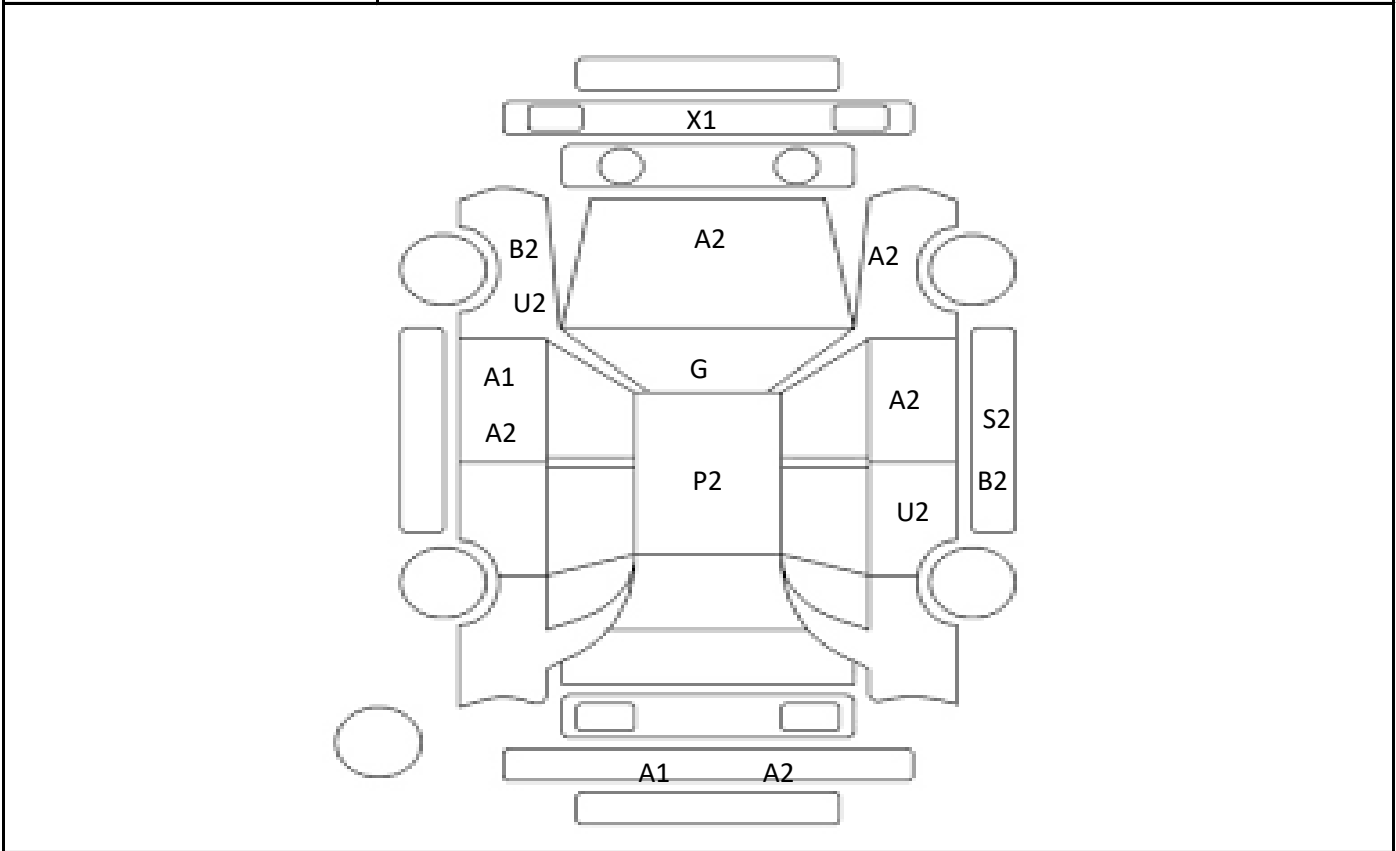

Car Number	Chassis Number
F04-L29	NHW20-7598027

(Remark)
Dead battery

A(Scratch) U(Dent) S(Rust) W(Uneven paint) X(Crack) C(Corrode) P(Paint Faded)

XX(Replacement) X(Replacement requires) G(Stone chip in the glass) Scale: 1 < 2 < 3 < 4