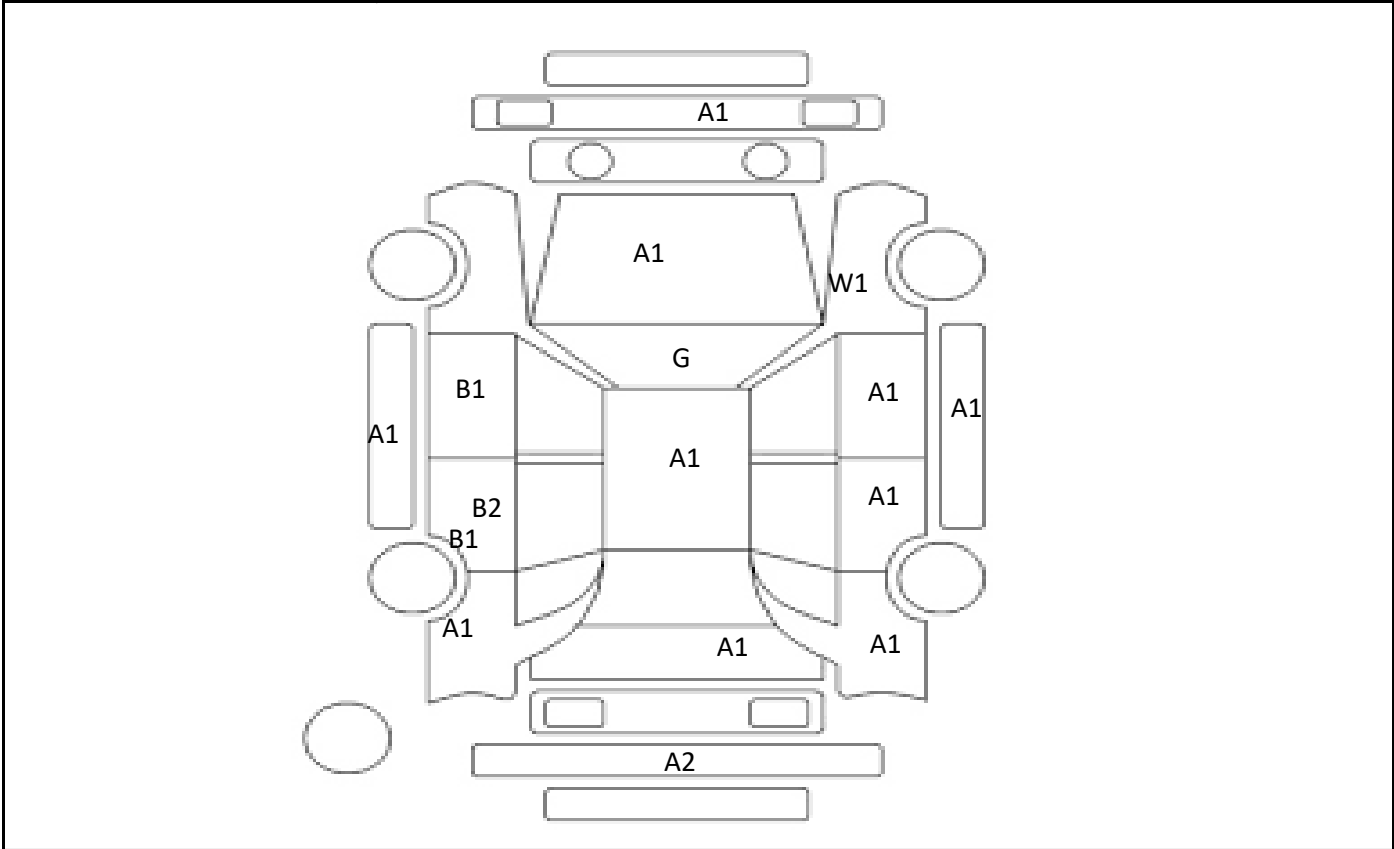

DATE
2024/9/12

Car Number	Chassis Number
F04-I99	ZRR70-0415792

(Remark)

A(Scratch) U(Dent) S(Rust) W(Uneven paint) X(Crack) C(Corrode) P(Paint Faded)
 XX(Replacement) X(Replacement requires) G(Stone chip in the glass) Scale: 1 < 2 < 3 < 4