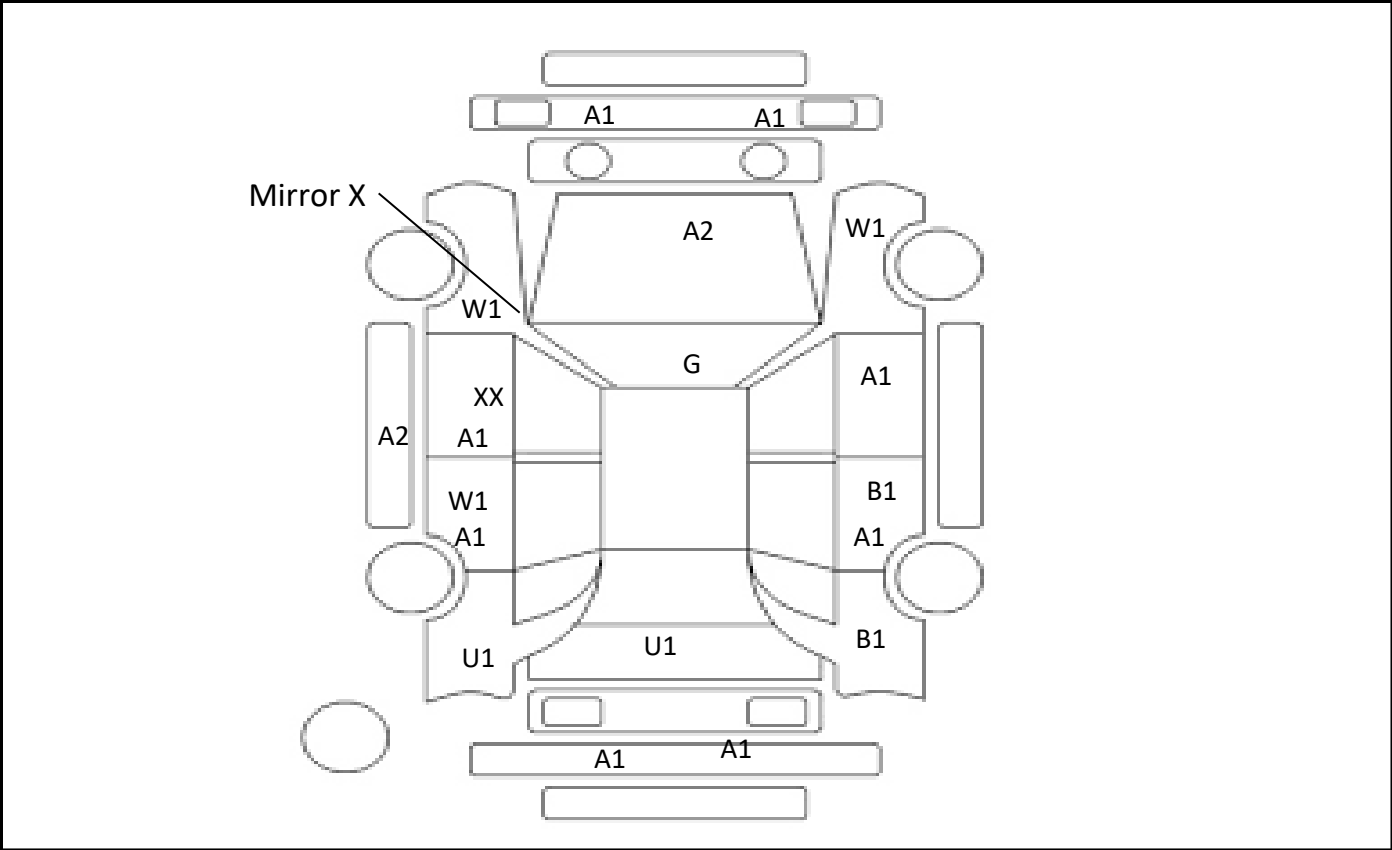

Car Number	Chassis Number
F04-H55	ZVW50-6020959

(Remark)
ITS ©

A(Scratch) U(Dent) S(Rust) W(Uneven paint) X(Crack) C(Corrode) P(Paint Faded)
 XX(Replacement) X(Replacement requires) G(Stone chip in the glass) Scale: 1 < 2 < 3 < 4