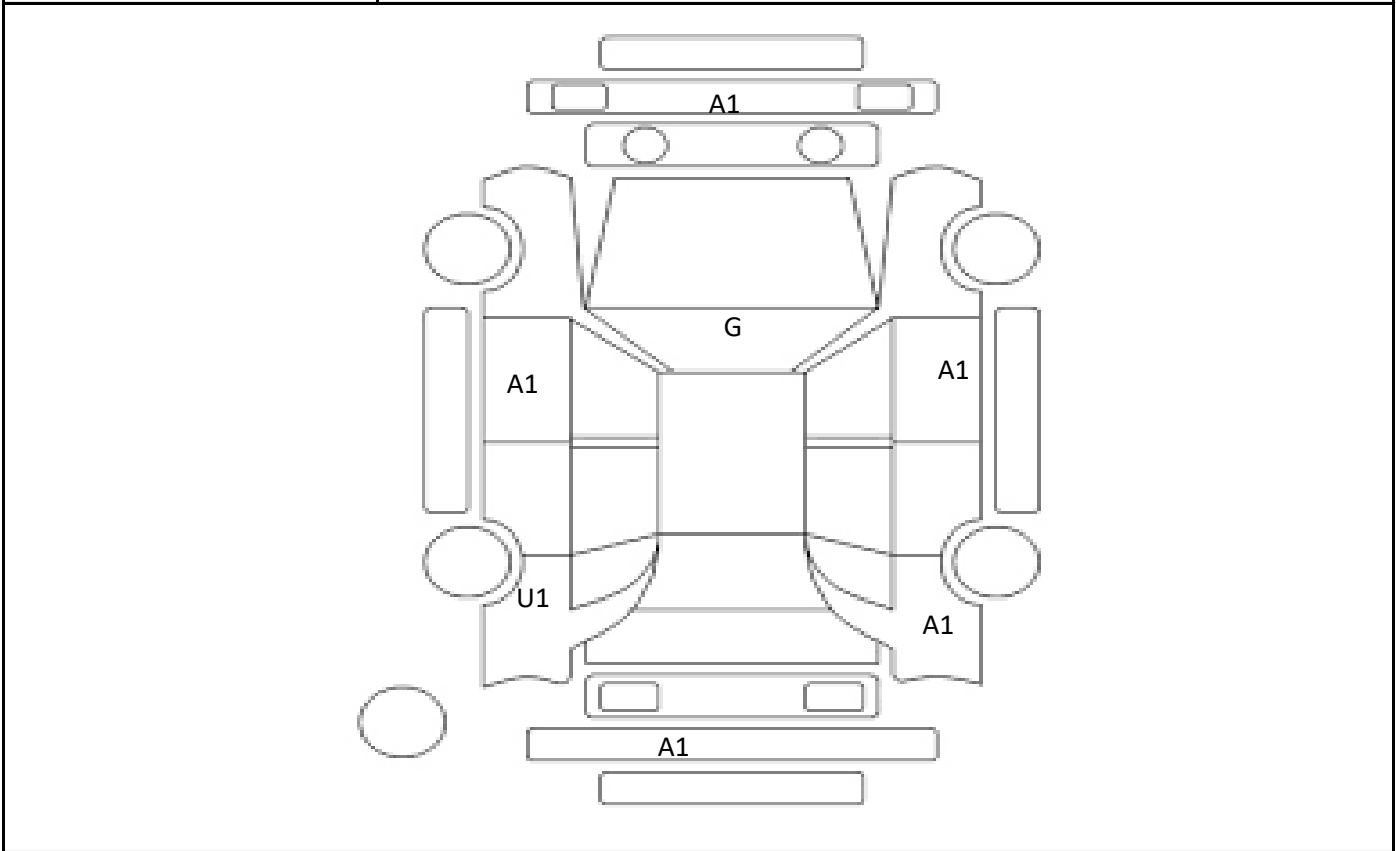

DATE
2024/4/17

Car Number	Chassis Number
F04-D90	ACA38-5208944

(Remark)

A(Scratch) U(Dent) S(Rust) W(Uneven paint) X(Crack) C(Corrode) P(Paint Faded)
XX(Replacement) X(Replacement requires) G(Stone chip in the glass) Scale: 1 < 2 < 3 < 4