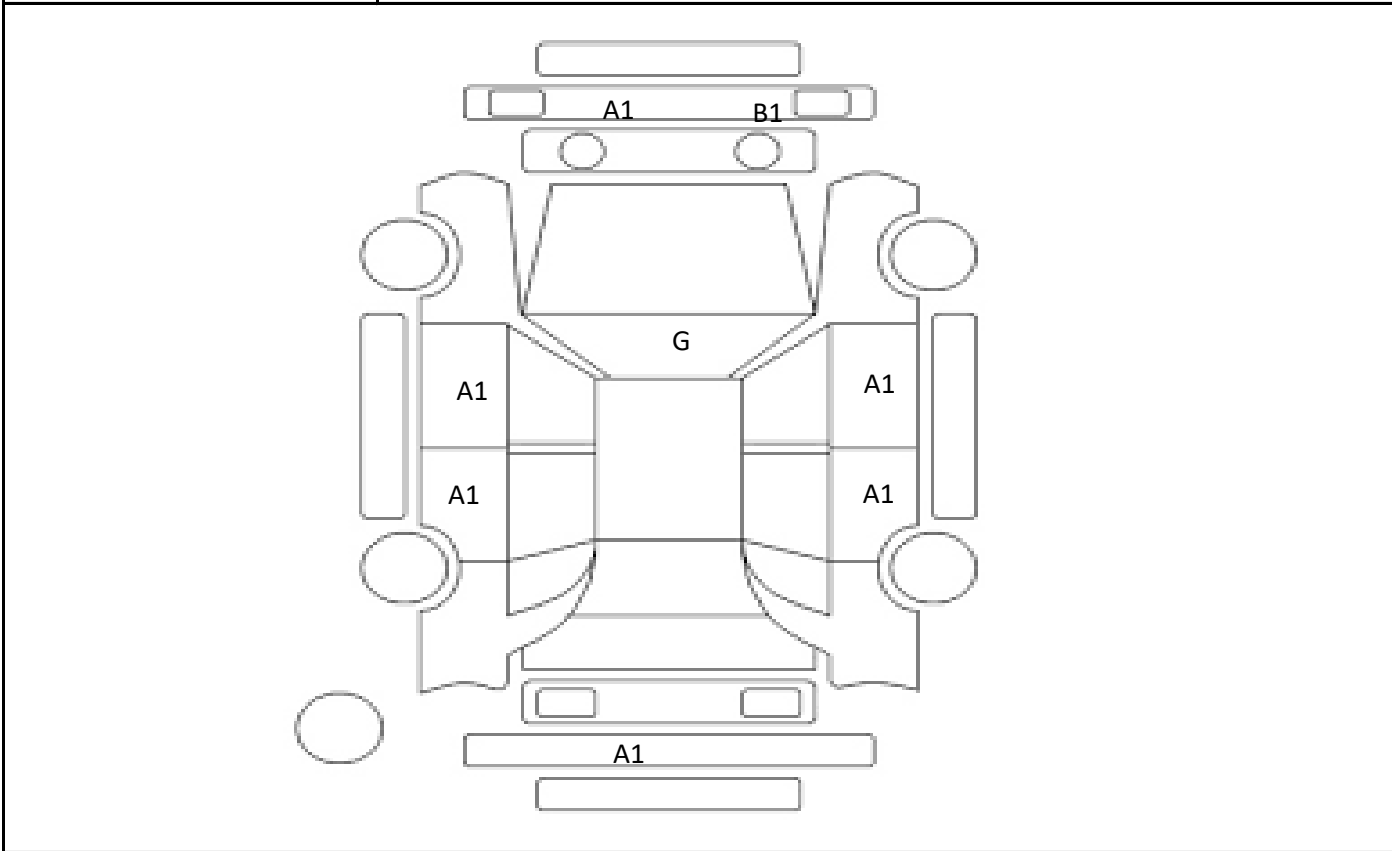

Car Number	Chassis Number
F03-K49	DK5FW-124372

(Remark)  
 I-Stop System (Start-Stop Function) warning light is on due to the weak battery