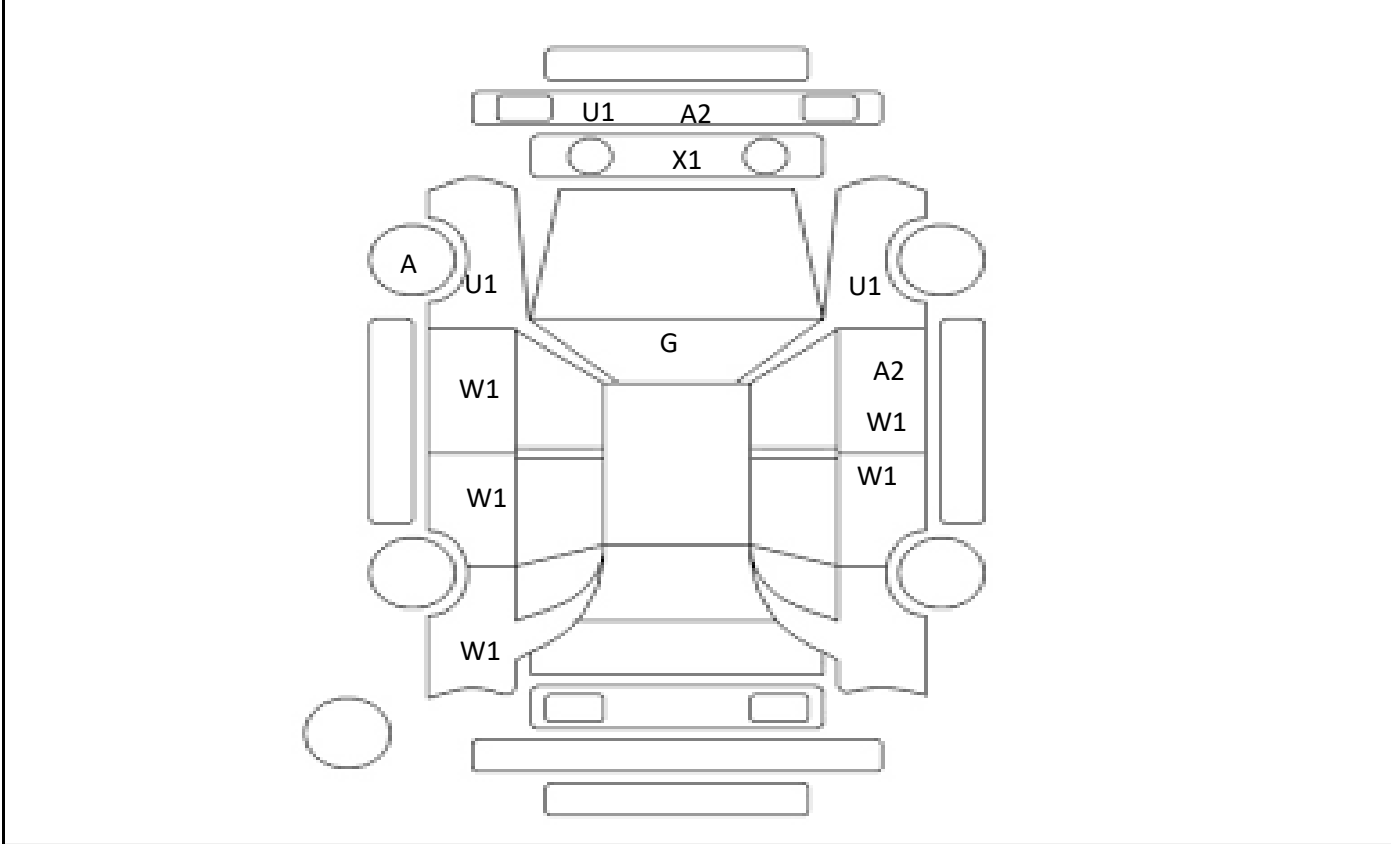

DATE
2024/8/22

Car Number	Chassis Number
F03-H21	AYZ10-1003938

(Remark)  
Speaker on the back door is broken.

A(Scratch)      U(Dent)      S(Rust)      W(Uneven paint)      X(Crack)      C(Corrode)      P(Paint Faded)  
 XX(Replacement)      X(Replacement requires)      G(Stone chip in the glass)      Scale: 1 < 2 < 3 < 4