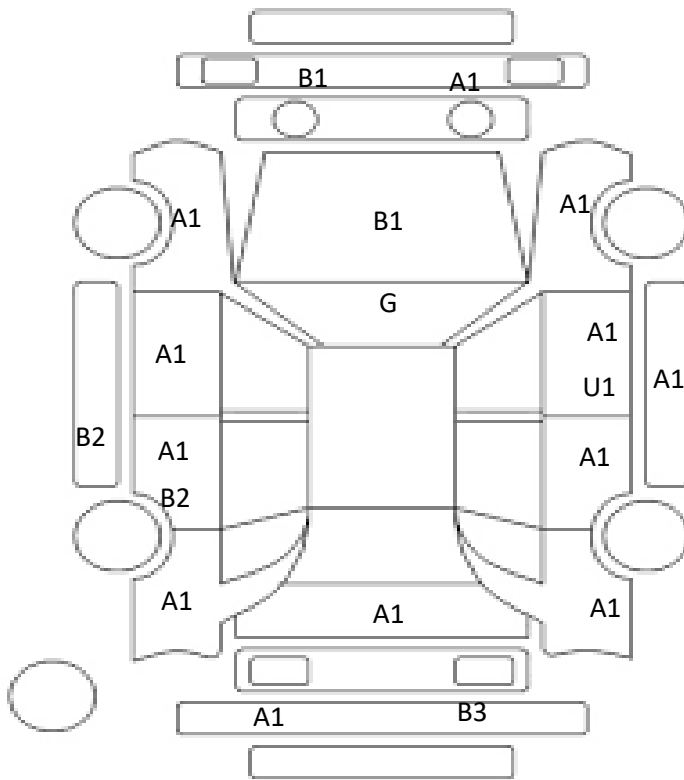

|            |                |
|------------|----------------|
| Car Number | Chassis Number |
| F02-K90    | ZRR80-0132806  |

(Remark)

A(Scratch)    U(Dent)    S(Rust)    W(Uneven paint)    X(Crack)    C(Corrode)    P(Paint Faded)  
 XX(Replacement)    X(Replacement requires)    G(Stone chip in the glass)    Scale: 1 < 2 < 3 < 4