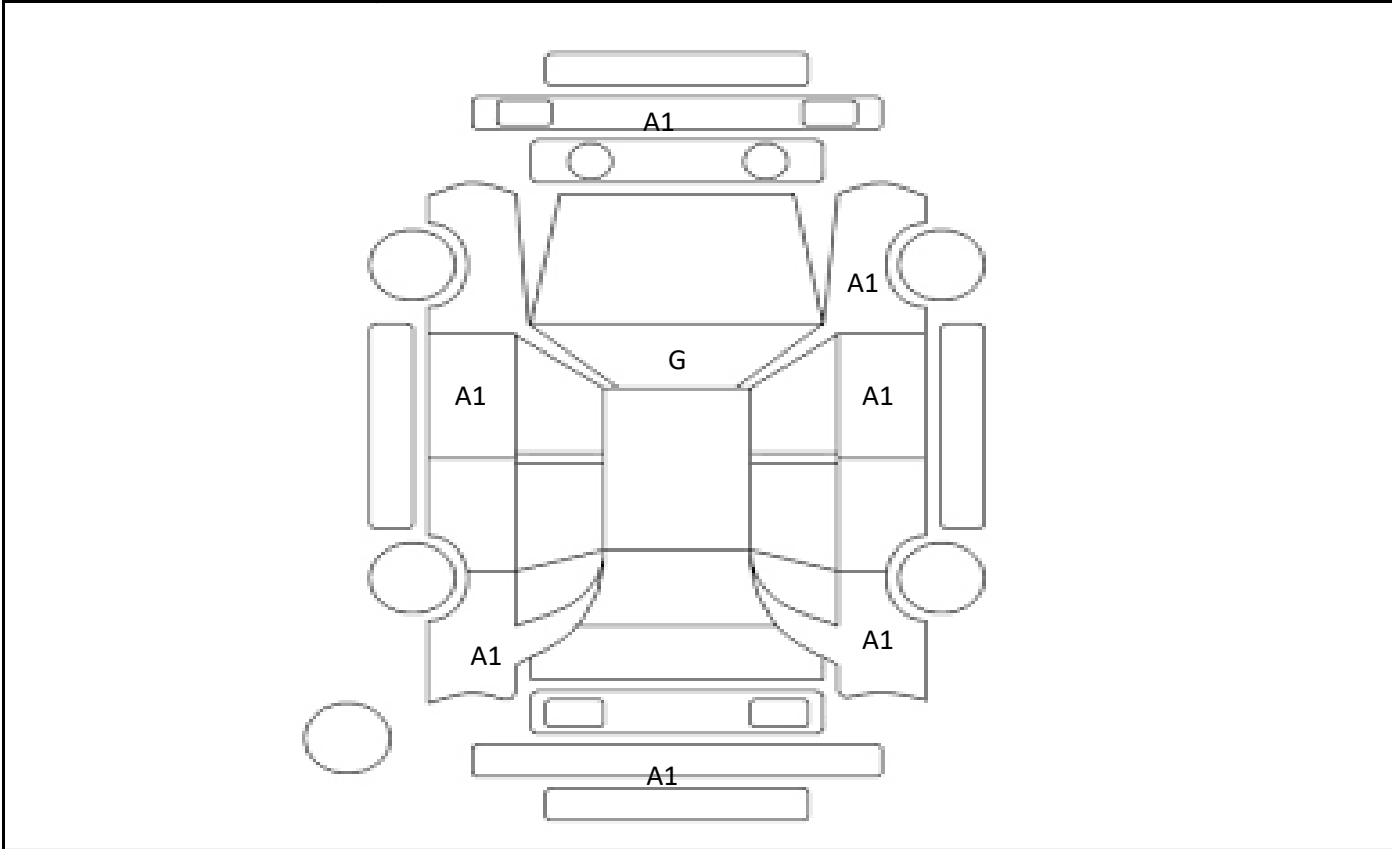

Car Number	Chassis Number
F02-I46	WDC1569422J388495

(Remark)

A(Scratch) U(Dent) S(Rust) W(Uneven paint) X(Crack) C(Corrode) P(Paint Faded)
 XX(Replacement) X(Replacement requires) G(Stone chip in the glass) Scale: 1 < 2 < 3 < 4