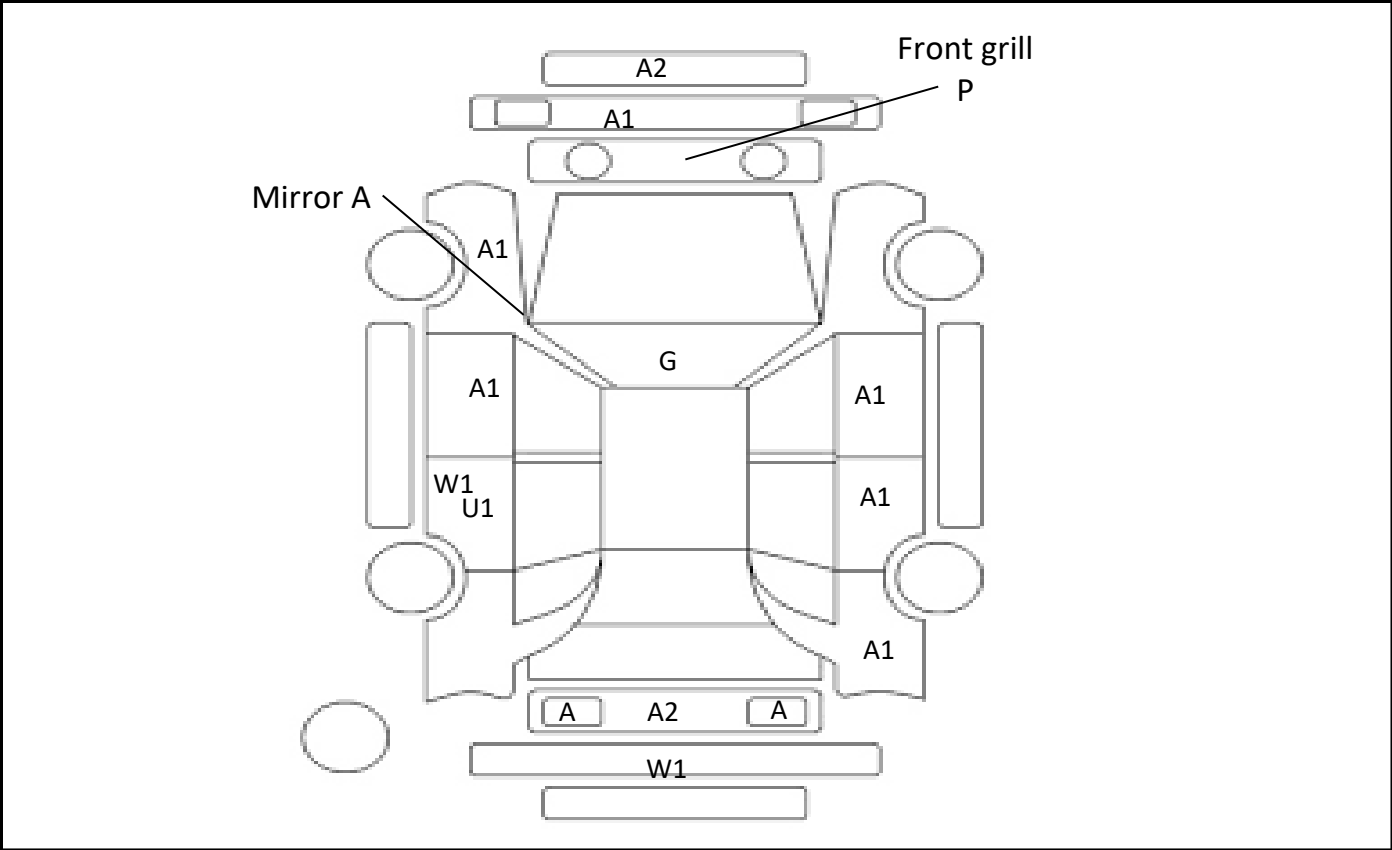

Car Number	Chassis Number
F02-H85	AVU65-0016833

(Remark)

A(Scratch) U(Dent) S(Rust) W(Uneven paint) X(Crack) C(Corrode) P(Paint Faded)
 XX(Replacement) X(Replacement requires) G(Stone chip in the glass) Scale: 1 < 2 < 3 < 4