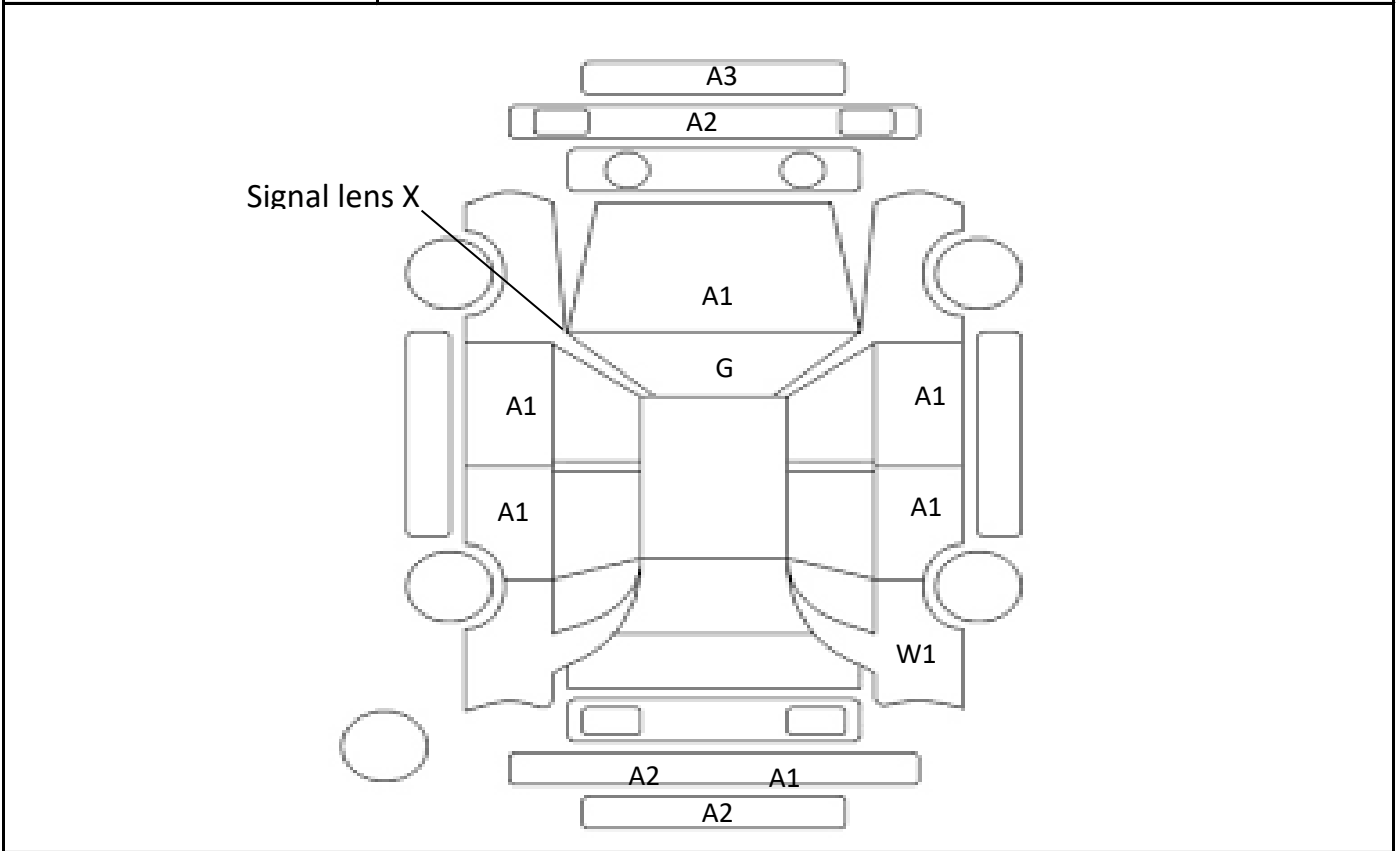

DATE
2024/7/16

Car Number	Chassis Number
F02-G82	ZVW41-3130709

(Remark)

A(Scratch) U(Dent) S(Rust) W(Uneven paint) X(Crack) C(Corrode) P(Paint Faded)
 XX(Replacement) X(Replacement requires) G(Stone chip in the glass) Scale: 1 < 2 < 3 < 4