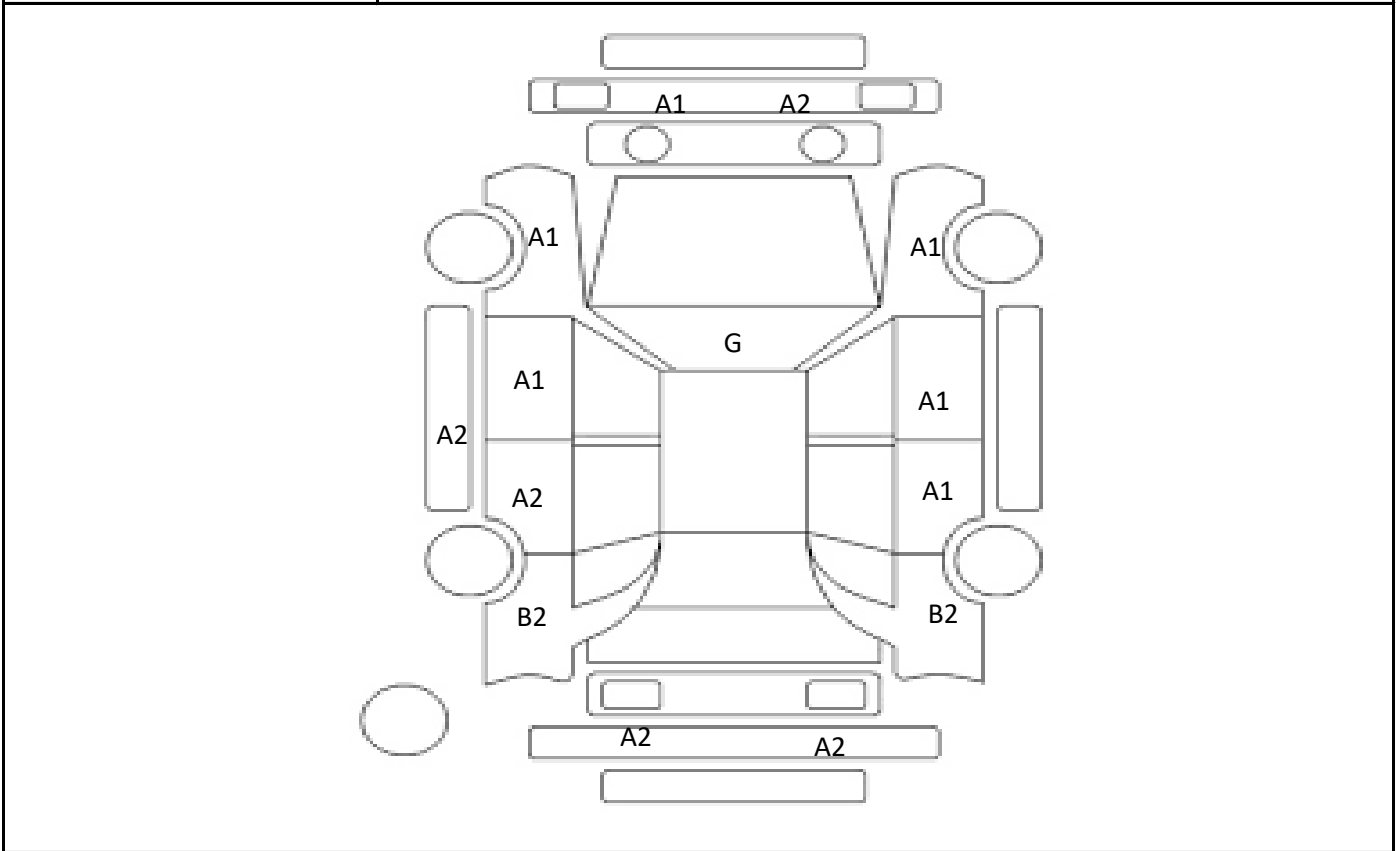

DATE
2024/6/8

Car Number	Chassis Number
F02-F96	ZVW41-0048988

(Remark)

A(Scratch) U(Dent) S(Rust) W(Uneven paint) X(Crack) C(Corrode) P(Paint Faded)
 XX(Replacement) X(Replacement requires) G(Stone chip in the glass) Scale: 1 < 2 < 3 < 4