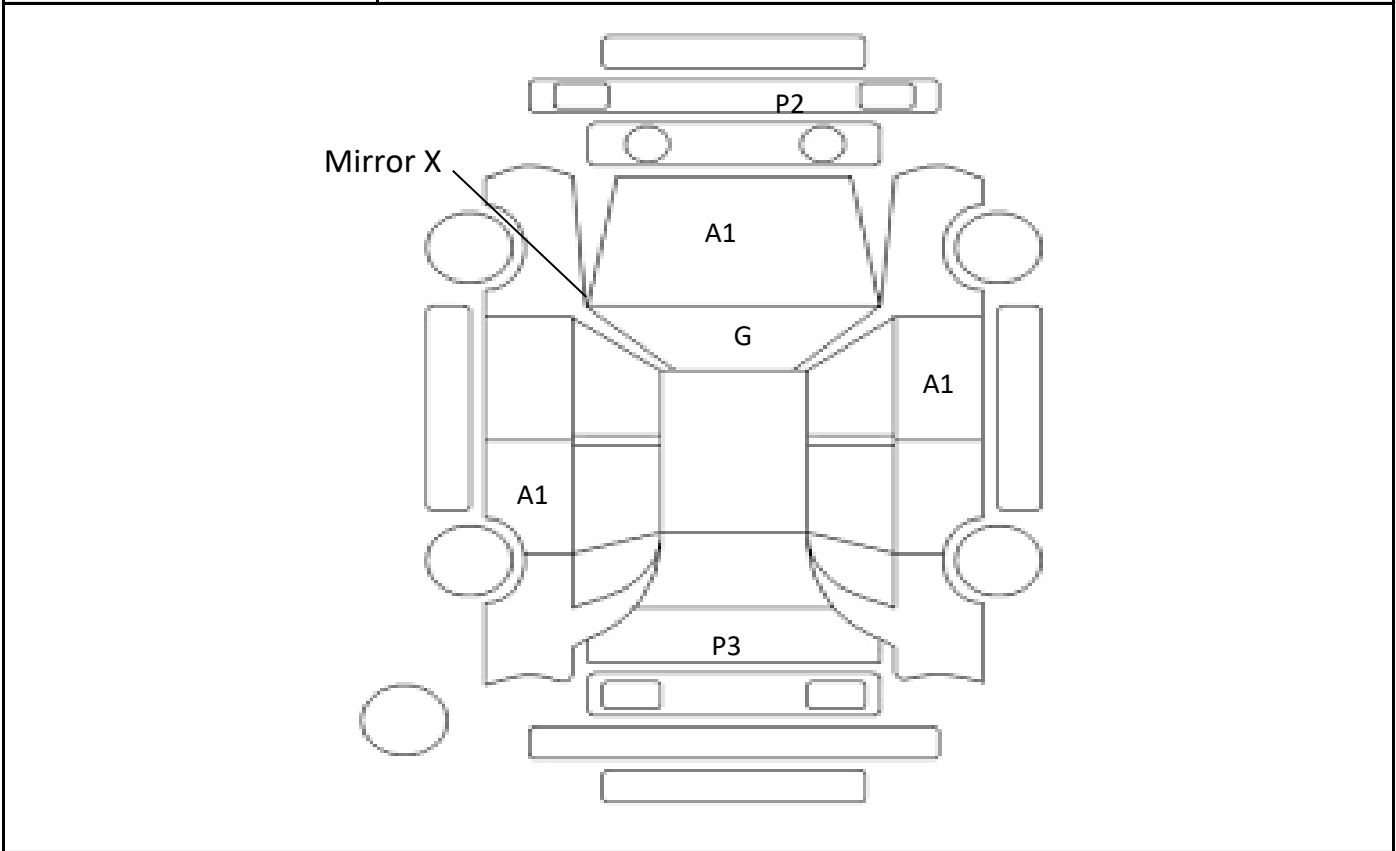

Car Number	Chassis Number
F01-F42	NHW20-7755841

(Remark)

A(Scratch)    U(Dent)    S(Rust)    W(Uneven paint)    X(Crack)    C(Corrode)    P(Paint Faded)  
 XX(Replacement)    X(Replacement requires)    G(Stone chip in the glass)    Scale: 1 < 2 < 3 < 4