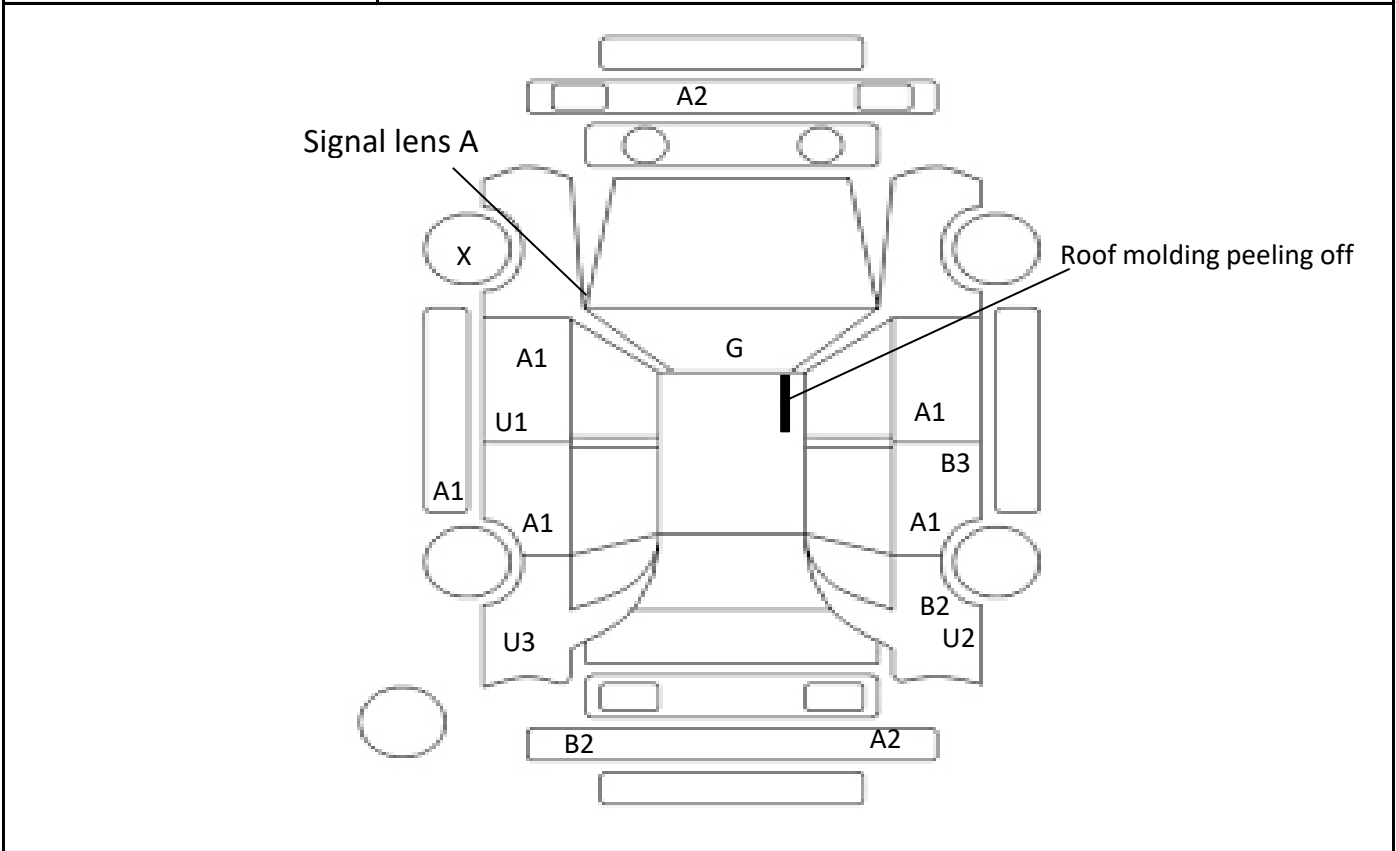

Car Number	Chassis Number
F01-D20	AZK10-2049984

(Remark)

A(Scratch) U(Dent) S(Rust) W(Uneven paint) X(Crack) C(Corrode) P(Paint Faded)
 XX(Replacement) X(Replacement requires) G(Stone chip in the glass) Scale: 1 < 2 < 3 < 4