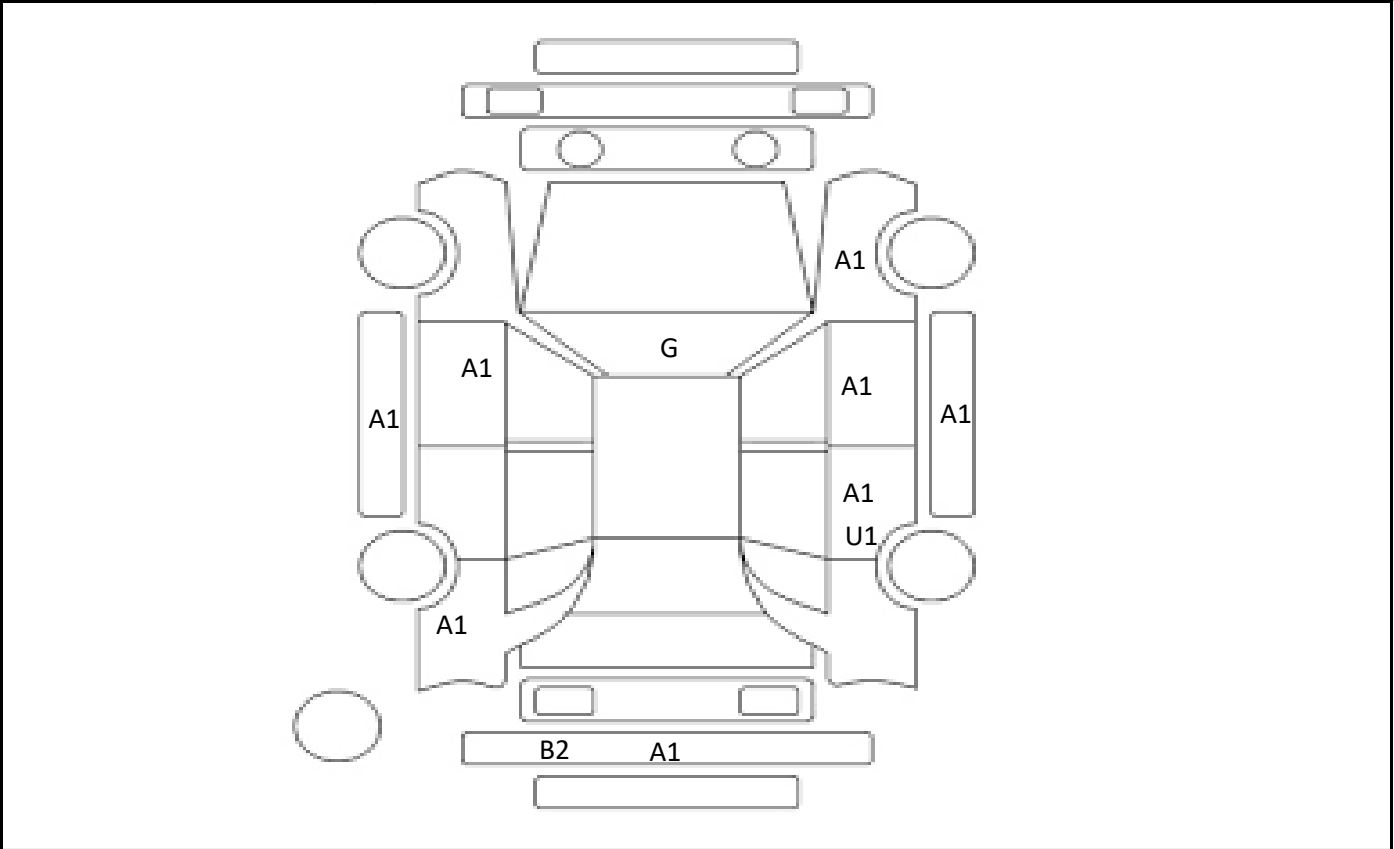

| | |
|------------|----------------|
| Car Number | Chassis Number |
| F00-L19 | VM4-012549 |

(Remark)

A(Scratch) U(Dent) S(Rust) W(Uneven paint) X(Crack) C(Corrode) P(Paint Faded)
 XX(Replacement) X(Replacement requires) G(Stone chip in the glass) Scale: 1 < 2 < 3 < 4