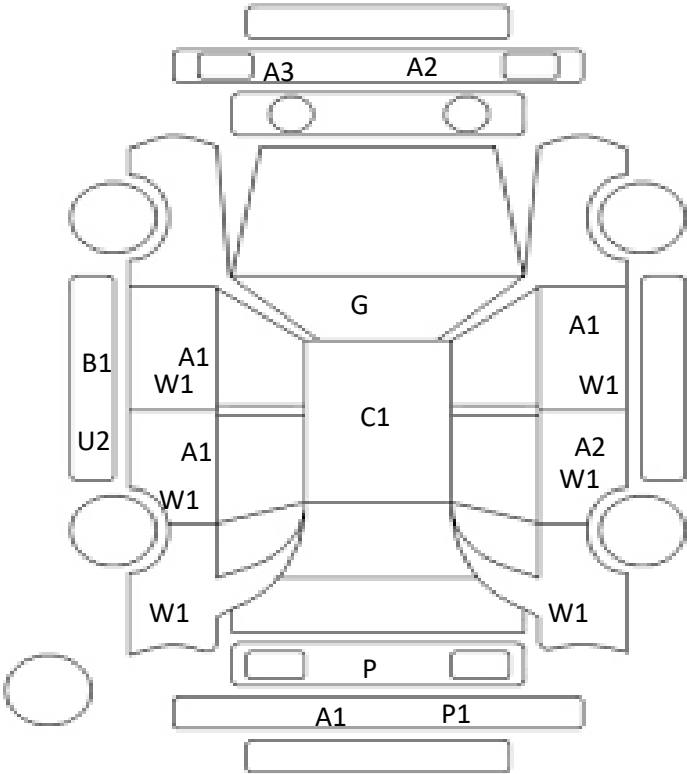

|           |
|-----------|
| DATE      |
| 2024/9/12 |

|            |                |
|------------|----------------|
| Car Number | Chassis Number |
| F00-187    | NHW20-0080471  |

(Remark)

A(Scratch)    U(Dent)    S(Rust)    W(Uneven paint)    X(Crack)    C(Corrode)    P(Paint Faded)  
 XX(Replacement)    X(Replacement requires)    G(Stone chip in the glass)    Scale: 1 < 2 < 3 < 4