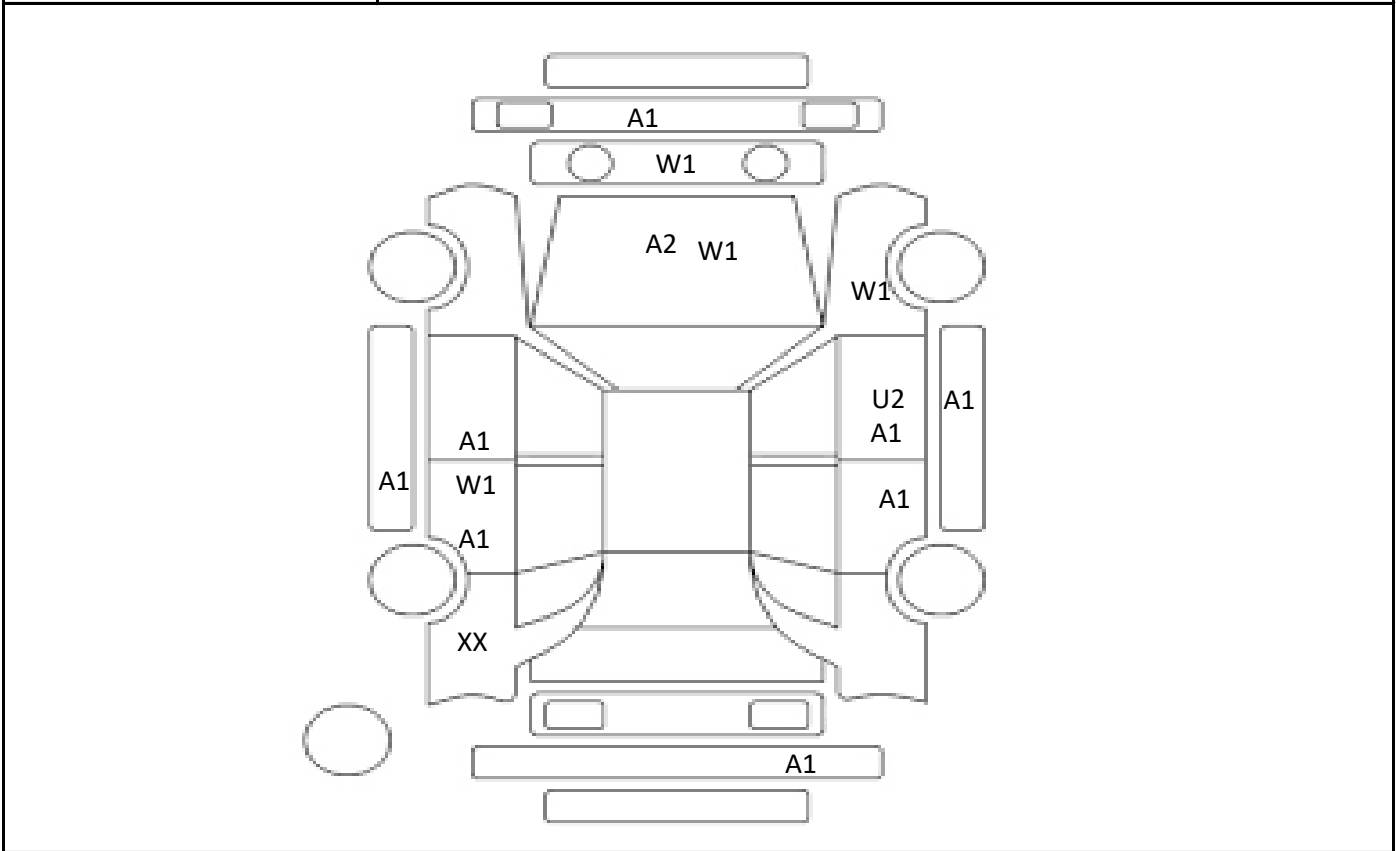

Car Number	Chassis Number
F00-I67	AYZ15-1001335

(Remark)

A(Scratch) U(Dent) S(Rust) W(Uneven paint) X(Crack) C(Corrode) P(Paint Faded)
 XX(Replacement) X(Replacement requires) G(Stone chip in the glass) Scale: 1 < 2 < 3 < 4