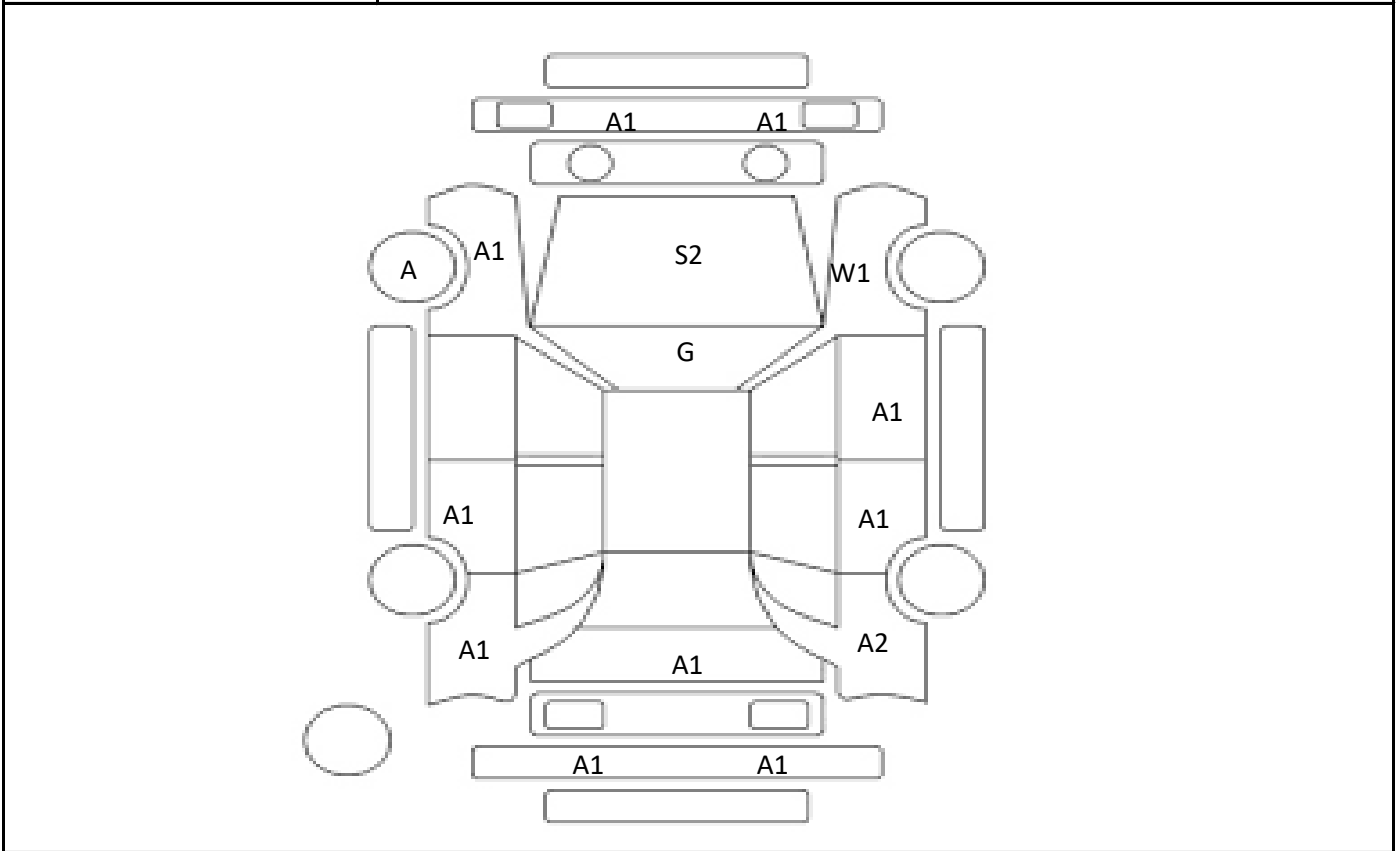

Car Number	Chassis Number
F00-H86	AXVH70-1004939

(Remark)

A(Scratch) U(Dent) S(Rust) W(Uneven paint) X(Crack) C(Corrode) P(Paint Faded)
 XX(Replacement) X(Replacement requires) G(Stone chip in the glass) Scale: 1 < 2 < 3 < 4