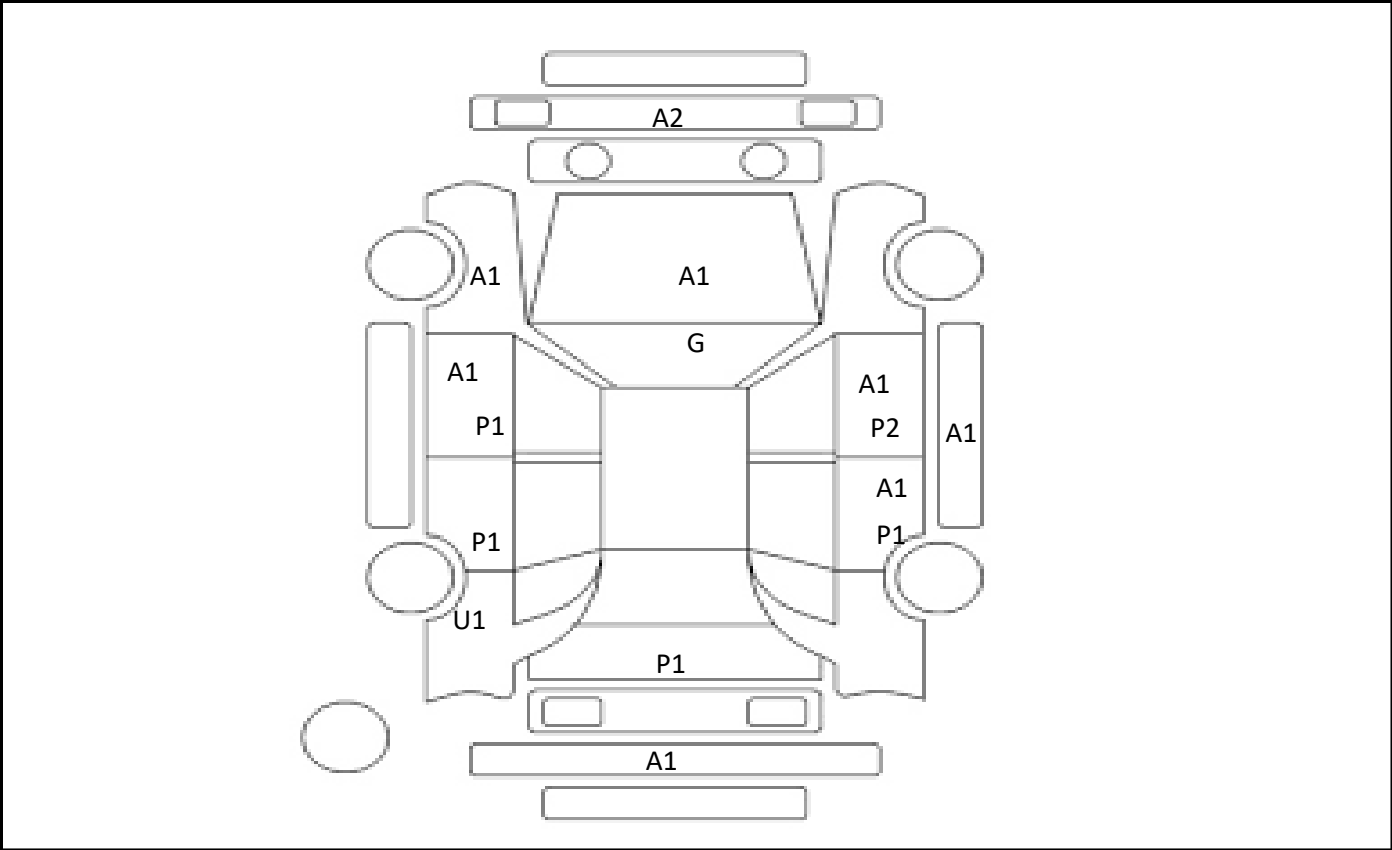

DATE
2024/8/10

Car Number	Chassis Number
F00-H33	ZWA10-2184781

(Remark)

A(Scratch) U(Dent) S(Rust) W(Uneven paint) X(Crack) C(Corrode) P(Paint Faded)
 XX(Replacement) X(Replacement requires) G(Stone chip in the glass) Scale: 1 < 2 < 3 < 4