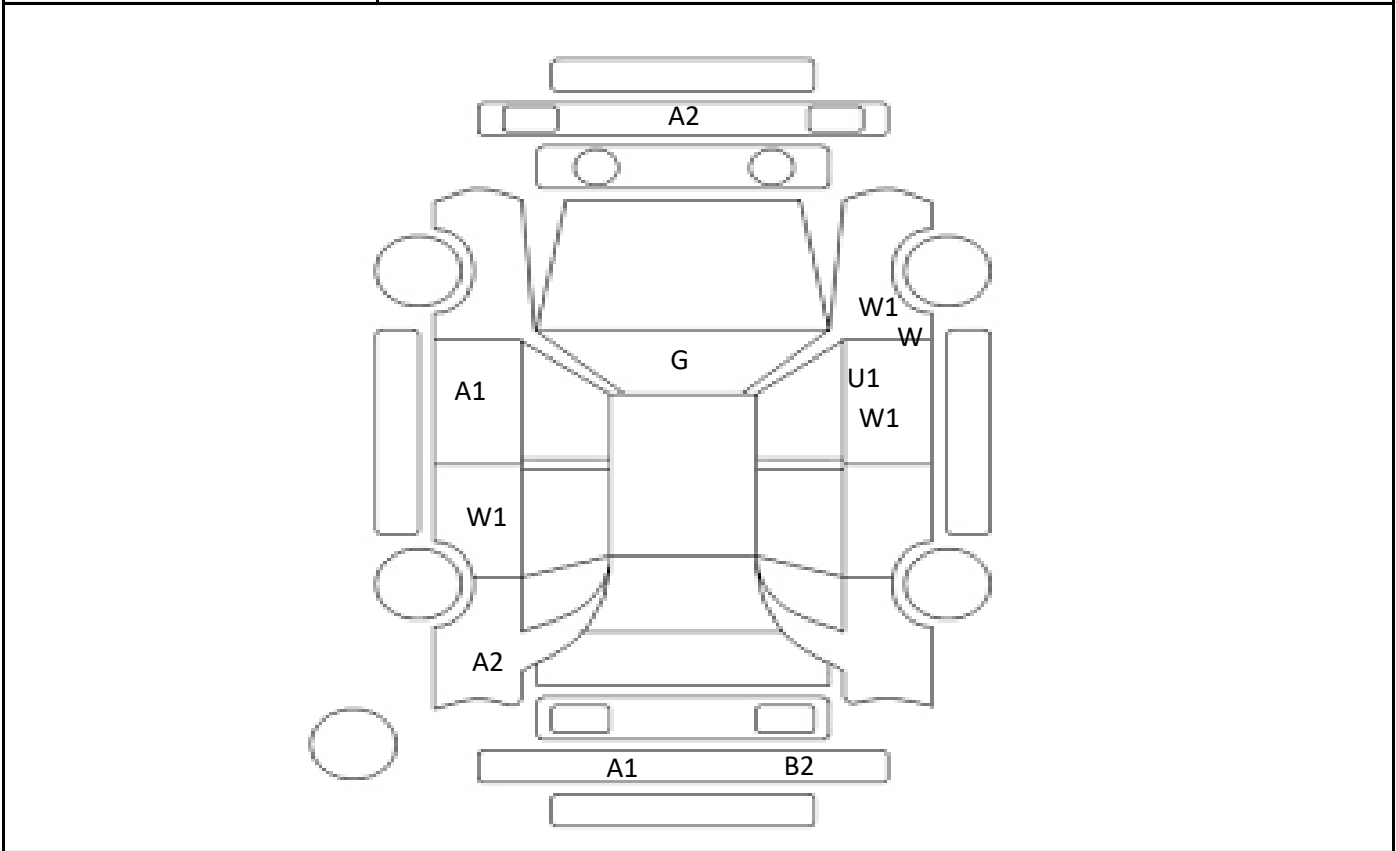

Car Number	Chassis Number
F00-H13	ANH20-8206381

(Remark)

A(Scratch) U(Dent) S(Rust) W(Uneven paint) X(Crack) C(Corrode) P(Paint Faded)
 XX(Replacement) X(Replacement requires) G(Stone chip in the glass) Scale: 1 < 2 < 3 < 4