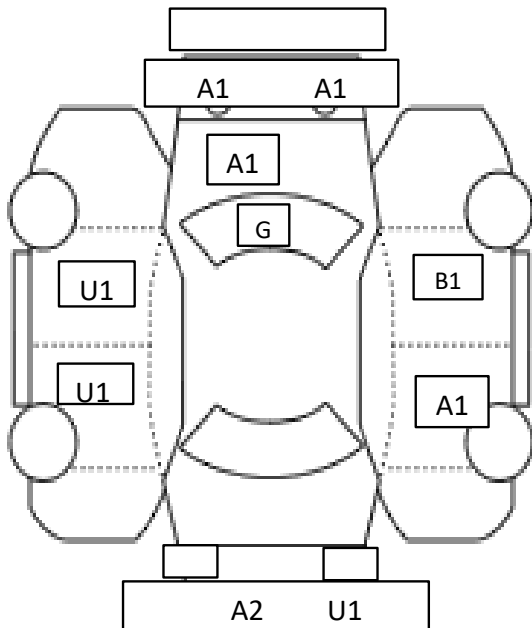

MAKE			MODEL			GRADE		
Toyota			AQUA			L		
YEAR	CC	FUEL	KMS	TRANS.	EXT. COLOR	INT. COLOR		
2018	1500	HV	93,536	(AT) MT	White	Gray		
MODEL CODE				CHASSIS NO.				
DAA-NHP10				NHP10				

MECHANICAL, ELECTRICAL & RUST

1	OIL LEAK	(GOOD)	FAIL		5	POWER MIRROR	(GOOD)	FAIL	NONE
2	ENGINE	(GOOD)	FAIL		6	POWER WINDOW	(GOOD)	FAIL	NONE
3	RUST UNDERNEATH	(GOOD)	FAIL		7	AIR CONDITIONER	(GOOD)	FAIL	NONE
4	RUST OTHERS	(GOOD)	FAIL		8	WARNING LAMP	(GOOD)	FAIL	

INTERIOR

9	ROOF LINER	(GOOD)	FAIL	LOSE	RIP	
10	DOOR TRIM	(GOOD)	FAIL	LOSE	RIP	
11	DASH BOARD	(GOOD)	FAIL	CRACK	LIFTING	
12	SEATS	(GOOD)	FAIL	DIRT	RIP	CIGARETTE MARK
13	ROOM CONDITION	(GOOD)	FAIL	RIP	CIGARETTE SMELL	PET SMELL

OPTIONS

AIRBAGS	2	KEY	2	AW SIZE		TAKATA AIRBAG	YES / (NO)	RECALL DONE	
STABILITY CONTROL	✓	CRUISE CONTROL		SUN ROOF		BACK CAMERA	✓	POWER SLIDING DOOR	L / R

(Remark)
PCS:© LDA:© AHB:©