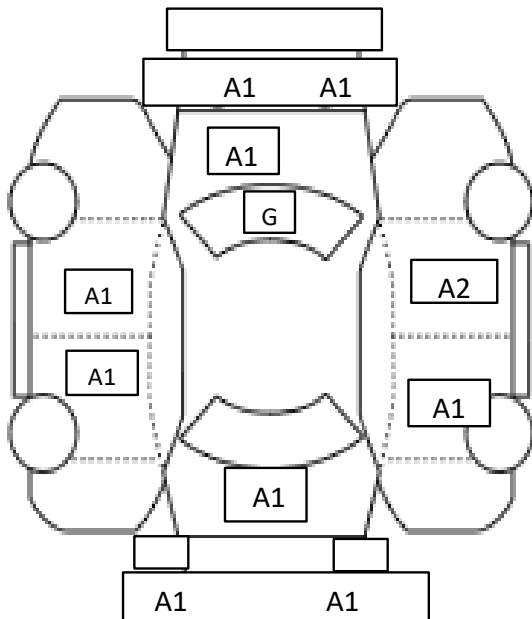

MAKE			MODEL			GRADE		
Toyota			Corolla Fielder			HYBRID		
YEAR	CC	FUEL	KMS	TRANS.	EXT. COLOR	INT. COLOR		
2017	1500	HV	109,341	(A) MT	White	Black		
MODEL CODE				CHASSIS NO.				
DAA-NKE165G				NKE165-7157405				

MECHANICAL, ELECTRICAL & RUST

1	OIL LEAK	(GOOD)	FAIL		5	POWER MIRROR	(GOOD)	FAIL	NONE
2	ENGINE	(GOOD)	FAIL		6	POWER WINDOW	(GOOD)	FAIL	NONE
3	RUST UNDERNEATH	(GOOD)	FAIL		7	AIR CONDITIONER	(GOOD)	FAIL	NONE
4	RUST OTHERS	(GOOD)	FAIL		8	WARNING LAMP	(GOOD)	FAIL	

INTERIOR

9	ROOF LINER	(GOOD)	FAIL	LOSE	RIP	
10	DOOR TRIM	(GOOD)	FAIL	LOSE	RIP	
11	DASH BOARD	(GOOD)	FAIL	CRACK	LIFTING	
12	SEATS	(GOOD)	FAIL	DIRT	RIP	CIGARETTE MARK
13	ROOM CONDITION	(GOOD)	FAIL	RIP	CIGARETTE SMELL	PET SMELL

OPTIONS

AIRBAGS	6	KEY	2	AW SIZE		TAKATA AIRBAG	YES / (NO)	RECALL DONE	
STABILITY CONTROL	✓	CRUISE CONTROL		SUN ROOF		BACK CAMERA	✓	POWER SLIDING DOOR	L / R

(Remark)