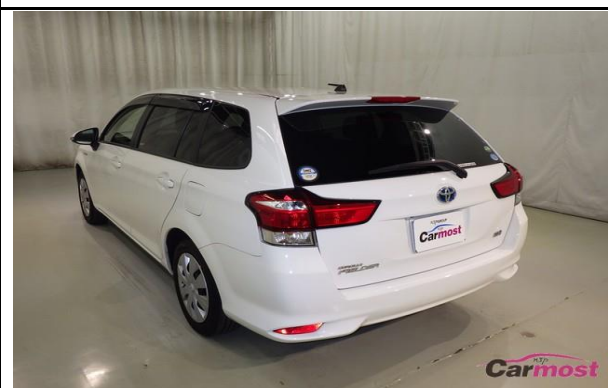

MAKE			MODEL			GRADE		
Toyota			Corolla Fielder			HYBRID		
YEAR	CC	FUEL	KMS	TRANS.	EXT. COLOR	INT. COLOR		
2017	1500	HV	109,341	(A) MT	White	Black		
MODEL CODE				CHASSIS NO.				
DAA-NKE165G				NKE165-7157405				

MECHANICAL, ELECTRICAL & RUST

1	OIL LEAK	(GOOD)	FAIL		5	POWER MIRROR	(GOOD)	FAIL	NONE
2	ENGINE	(GOOD)	FAIL		6	POWER WINDOW	(GOOD)	FAIL	NONE
3	RUST UNDERNEATH	(GOOD)	FAIL		7	AIR CONDITIONER	(GOOD)	FAIL	NONE
4	RUST OTHERS	(GOOD)	FAIL		8	WARNING LAMP	(GOOD)	FAIL	

INTERIOR

9	ROOF LINER	(GOOD)	FAIL	LOSE	RIP	
10	DOOR TRIM	(GOOD)	FAIL	LOSE	RIP	
11	DASH BOARD	(GOOD)	FAIL	CRACK	LIFTING	
12	SEATS	(GOOD)	FAIL	DIRT	RIP	CIGARETTE MARK
13	ROOM CONDITION	(GOOD)	FAIL	RIP	CIGARETTE SMELL	PET SMELL

OPTIONS

AIRBAGS	6	KEY	2	AW SIZE		TAKATA AIRBAG	YES / (NO)	RECALL DONE	
STABILITY CONTROL	✓	CRUISE CONTROL		SUN ROOF		BACK CAMERA	✓	POWER SLIDING DOOR	L / R

(Remark)