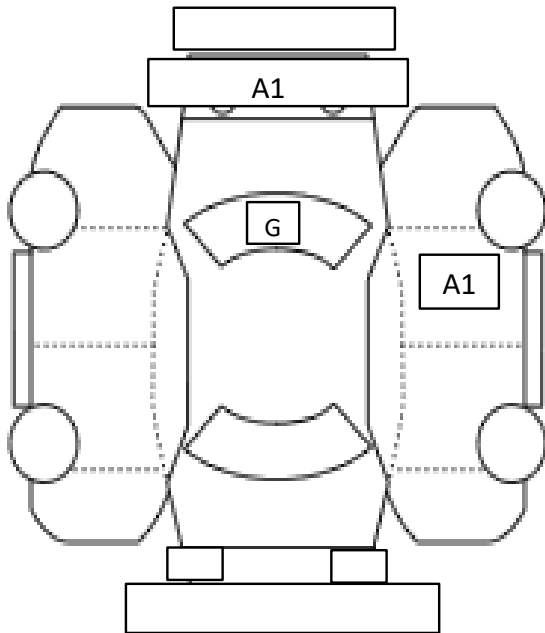

MAKE			MODEL			GRADE		
Honda			Odyssey Hybrid			Absolute EX HondaSENSING		
YEAR	CC	FUEL	KMS	TRANS.	EXT. COLOR	INT. COLOR		
2018	2000	HV	61,608	(AT) MT	Pearl	Black		
MODEL CODE				CHASSIS NO.				
6AA-RC4				RC4-115744				

MECHANICAL, ELECTRICAL & RUST

1	OIL LEAK	(GOOD)	FAIL		5	POWER MIRROR	(GOOD)	FAIL	NONE
2	ENGINE	(GOOD)	FAIL		6	POWER WINDOW	(GOOD)	FAIL	NONE
3	RUST UNDERNEATH	(GOOD)	FAIL		7	AIR CONDITIONER	(GOOD)	FAIL	NONE
4	RUST OTHERS	(GOOD)	FAIL		8	WARNING LAMP	(GOOD)	FAIL	

INTERIOR

9	ROOF LINER	(GOOD)	FAIL	LOSE	RIP	
10	DOOR TRIM	(GOOD)	FAIL	LOSE	RIP	
11	DASH BOARD	(GOOD)	FAIL	CRACK	LIFTING	
12	SEATS	(GOOD)	FAIL	DIRT	RIP	CIGARETTE MARK
13	ROOM CONDITION	(GOOD)	FAIL	RIP	CIGARETTE SMELL	PET SMELL

OPTIONS

AIRBAGS	6	KEY	1	AW SIZE	17in.	TAKATA AIRBAG	YES (NO)	RECALL DONE	
STABILITY CONTROL	✓	CRUISE CONTROL	✓	SUN ROOF		BACK CAMERA	✓	POWER SLIDING DOOR	L / R

(Remark)

PCS:⊙ LDA:⊙ RCC:⊙ RSA:⊙ BSM:⊙ PV:⊙

A (Scratch)
Y (Crack)
XX (Replacement)

U (Dent)
C (Corrode)

d (Dimple)
P (Paint Faded)
X (Replacement requires)

md (Many Dimples)
W (Uneven paint)

S (Rust)