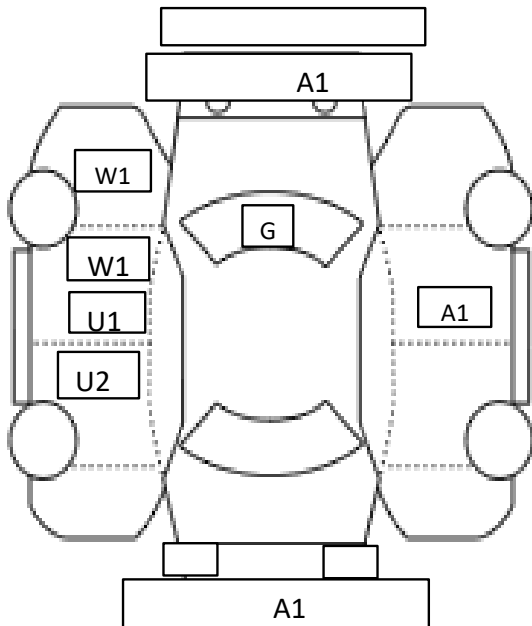

MAKE			MODEL			GRADE		
Toyota			AQUA			S StyleBlack		
YEAR	CC	FUEL	KMS	TRANS.	EXT. COLOR	INT. COLOR		
2018	1500	HV	56,689	(A) MT	Pearl	Black		
MODEL CODE				CHASSIS NO.				
DAA-NHP10				NHP10-6723160				

MECHANICAL, ELECTRICAL & RUST

1	OIL LEAK	(GOOD)	FAIL		5	POWER MIRROR	(GOOD)	FAIL	NONE
2	ENGINE	(GOOD)	FAIL		6	POWER WINDOW	(GOOD)	FAIL	NONE
3	RUST UNDERNEATH	(GOOD)	FAIL		7	AIR CONDITIONER	(GOOD)	FAIL	NONE
4	RUST OTHERS	(GOOD)	FAIL		8	WARNING LAMP	(GOOD)	FAIL	

INTERIOR

9	ROOF LINER	(GOOD)	FAIL	LOSE	RIP	
10	DOOR TRIM	(GOOD)	FAIL	LOSE	RIP	
11	DASH BOARD	(GOOD)	FAIL	CRACK	LIFTING	
12	SEATS	(GOOD)	FAIL	DIRT	RIP	CIGARETTE MARK
13	ROOM CONDITION	(GOOD)	FAIL	RIP	CIGARETTE SMELL	PET SMELL

OPTIONS

AIRBAGS	2	KEY	2	AW SIZE		TAKATA AIRBAG	YES / (NO)	RECALL DONE	
STABILITY CONTROL	✓	CRUISE CONTROL		SUN ROOF		BACK CAMERA	✓	POWER SLIDING DOOR	L / R

(Remark)
PCS:© LDA:© AHB:©