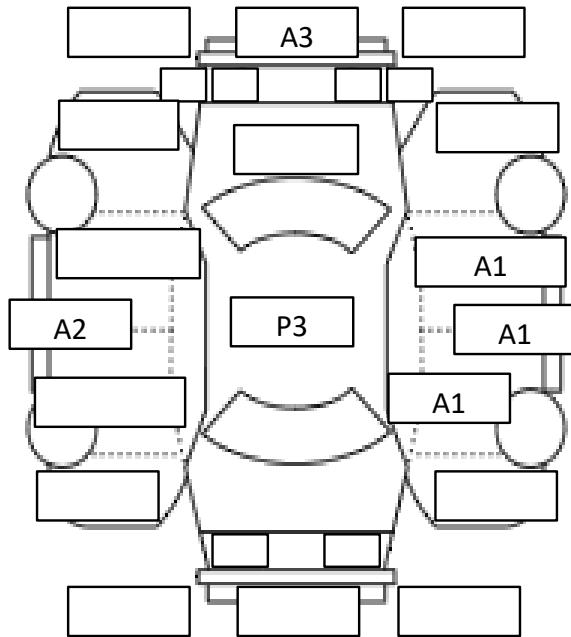

MAKE			MODEL			GRADE		
Nissan			Lafesta			HIGHWAY STAR G		
YEAR	CC	FUEL	KMS	TRANS.	EXT. COLOR	INT. COLOR		
2011	2000	G	80,174	AT·MT	Black	Black		
MODEL CODE				CHASSIS NO.				
DBA-CWEFWN				CWEFWN-103093				

MECHANICAL, ELECTRICAL & RUST

1	OIL LEAK	GOOD	FAIL		5	POWER MIRROR	GOOD	FAIL	NONE
2	ENGINE	GOOD	FAIL		6	POWER WINDOW	GOOD	FAIL	NONE
3	RUST UNDERNEATH	GOOD	FAIL		7	AIR CONDITIONER	GOOD	FAIL	NONE
4	RUST OTHERS	GOOD	FAIL		8	WARNING LAMP	GOOD	FAIL	

INTERIOR

9	ROOF LINER	GOOD	FAIL	LOSE	RIP	
10	DOOR TRIM	GOOD	FAIL	LOSE	RIP	
11	DASH BOARD	GOOD	FAIL	CRACK	LIFTING	
12	SEATS	GOOD	FAIL	DIRT	RIP	CIGARETTE MARK
13	ROOM CONDITION	GOOD	FAIL	RIP	CIGARETTE SMELL	PET SMELL

OPTIONS

AIRBAGS	2	KEY	2	AW SIZE	17in.	TAKATA AIRBAG	YES	NO	RECALL DONE	
STABILITY CONTROL	✓	CRUISE CONTROL		SUN ROOF		BACK CAMERA		POWER SLIDING DOOR		L / R

(Remark)