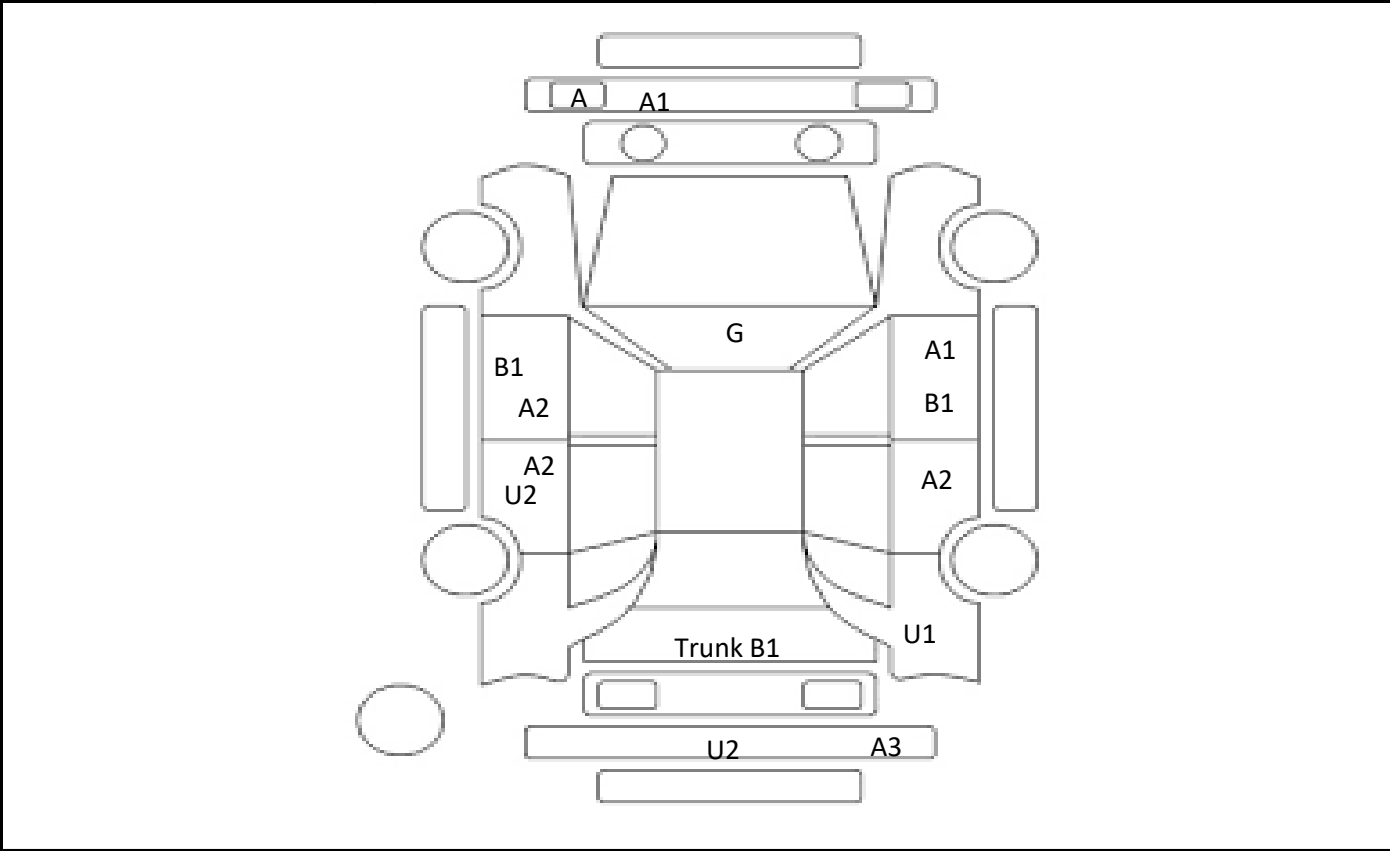

DATE
2024/4/16

Car Number	Chassis Number
F27-C08	SCP92-1043034

(Remark)

A(Scratch) U(Dent) S(Rust) W(Uneven paint) X(Crack) C(Corrode) P(Paint Faded)

XX(Replacement) X(Replacement requires) G(Stone chip in the glass) Scale: 1 < 2 < 3 < 4