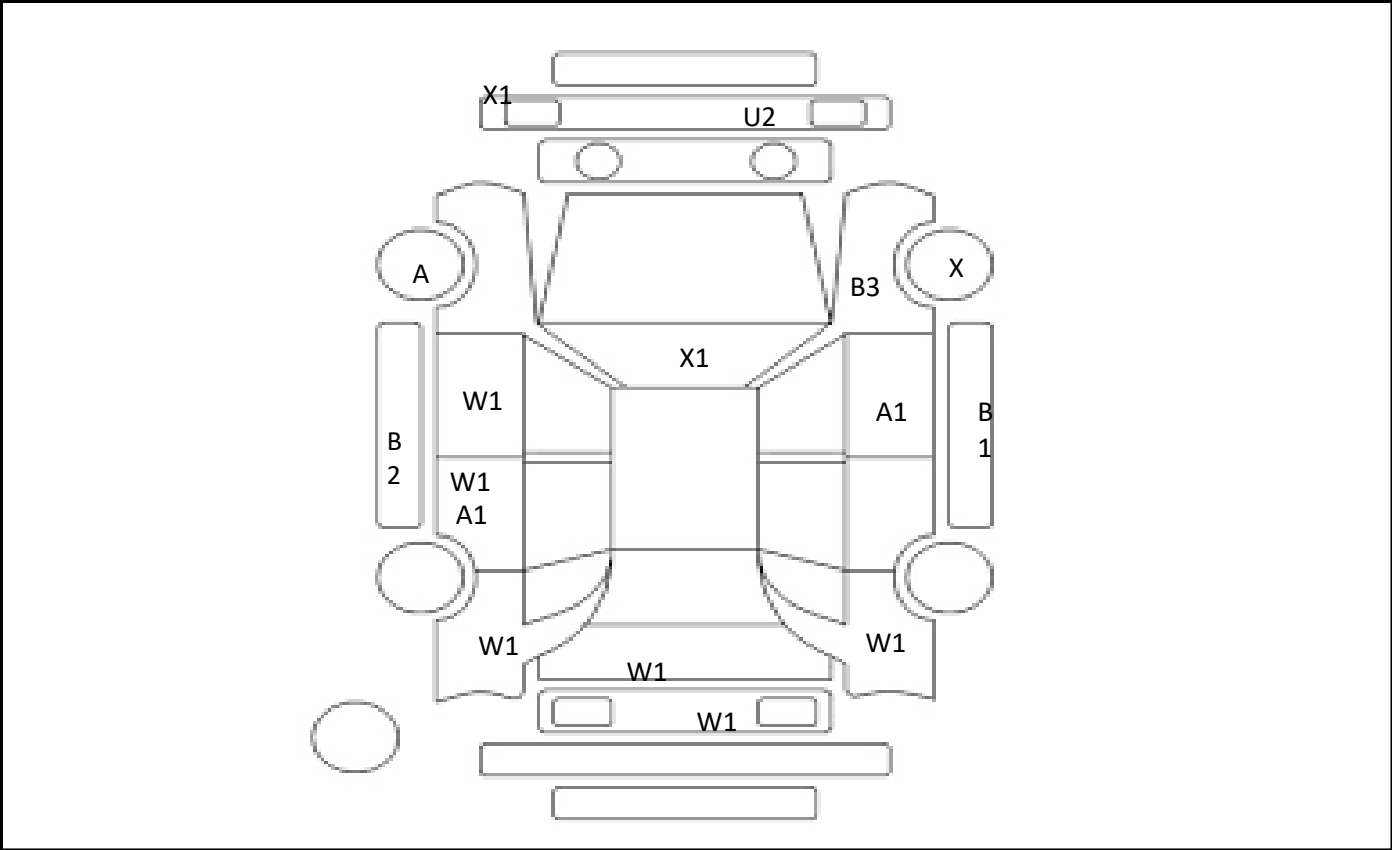

DATE
2024/4/10

Car Number	Chassis Number
F25-C01	ZVW30-5306491

(Remark)

A(Scratch)      U(Dent)      S(Rust)      W(Uneven paint)      X(Crack)      C(Corrode)      P(Paint Faded)  
 XX(Replacement)      X(Replacement requires)      G(Stone chip in the glass)      Scale: 1 < 2 < 3 < 4