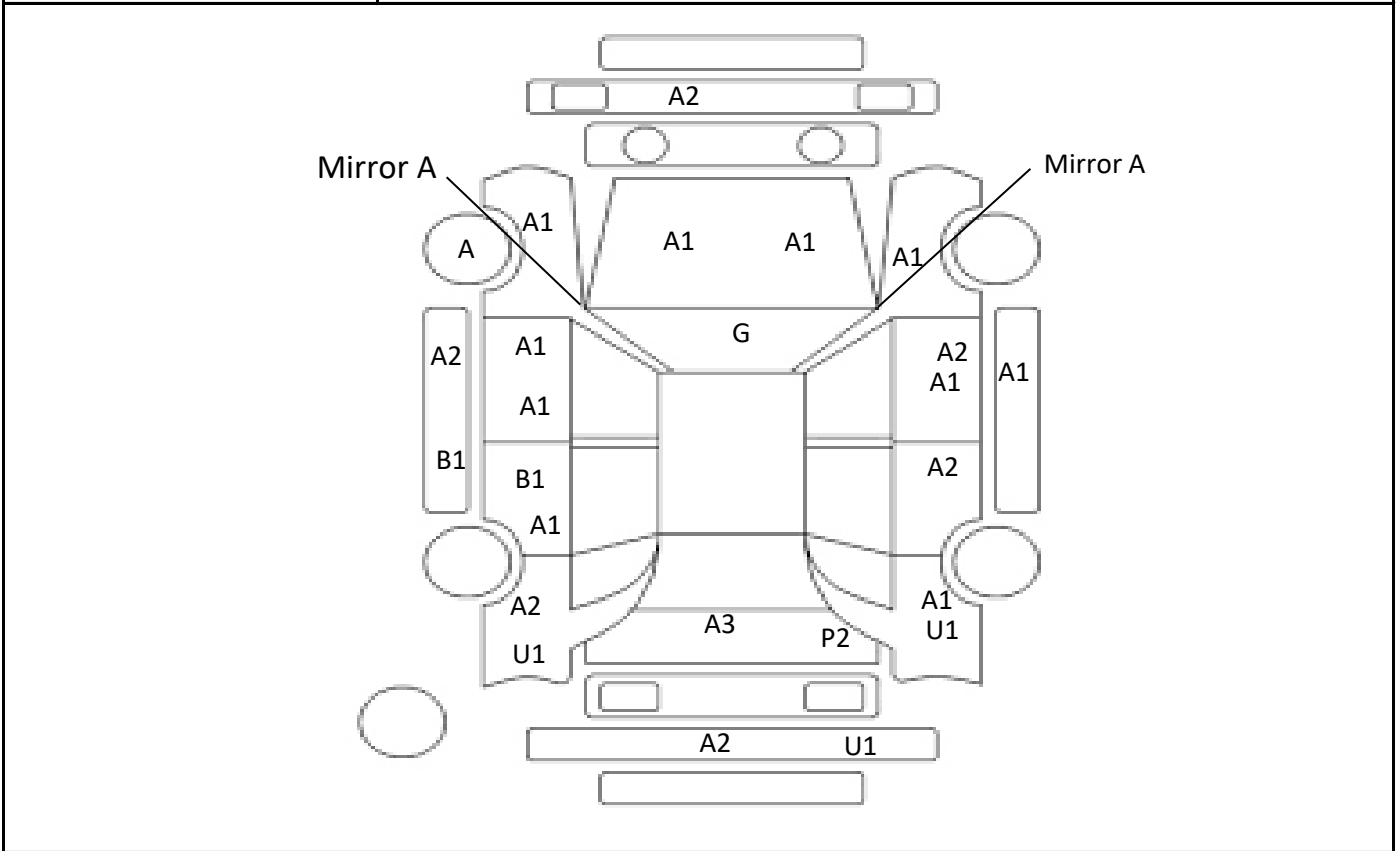

Car Number	Chassis Number
F18-D10	ZVW30-1041536

(Remark)

A(Scratch) U(Dent) S(Rust) W(Uneven paint) X(Crack) C(Corrode) P(Paint Faded)
 XX(Replacement) X(Replacement requires) G(Stone chip in the glass) Scale: 1 < 2 < 3 < 4