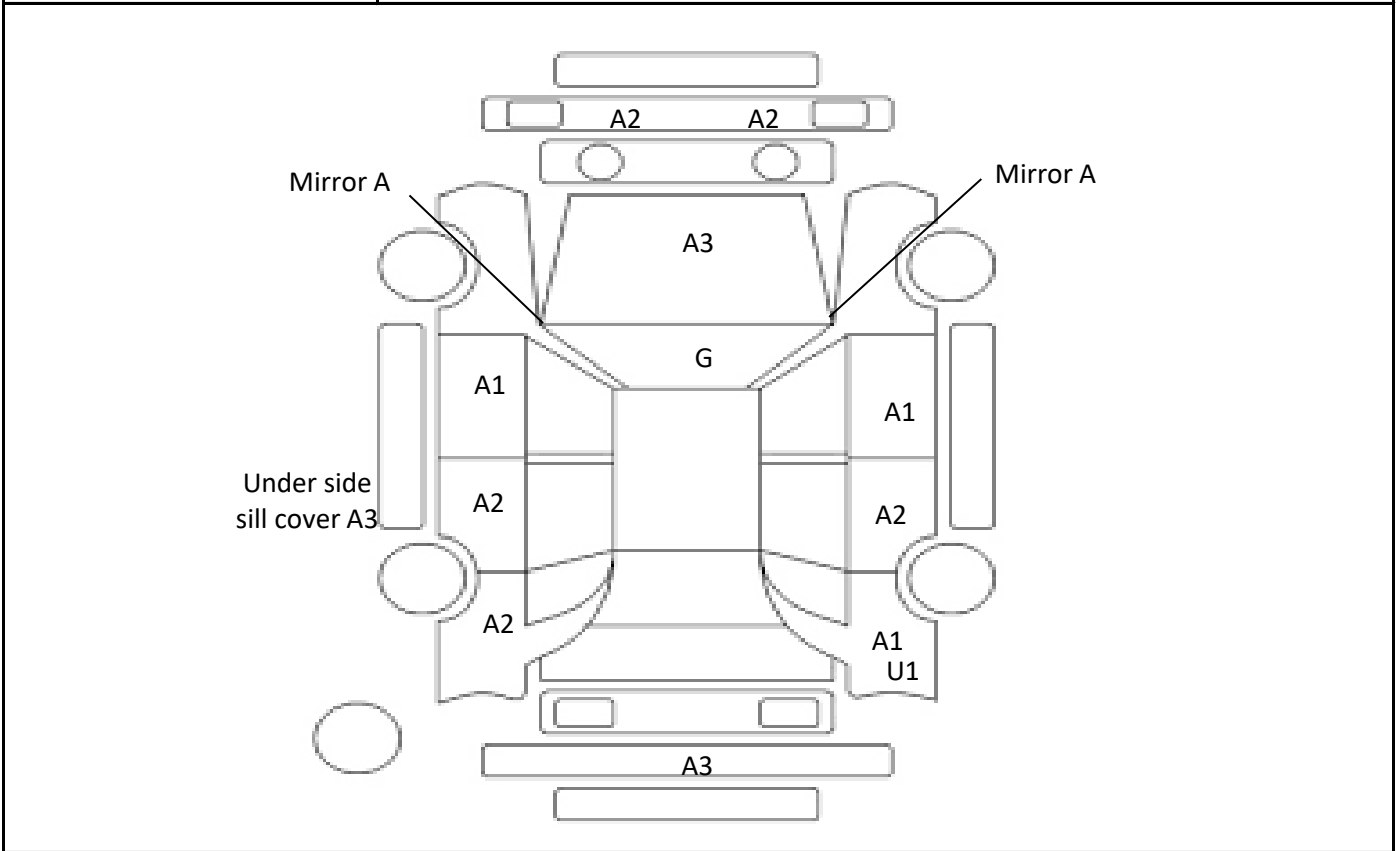

Car Number	Chassis Number
F18-B87	ZVW51-6012897

(Remark)
ITS©

A(Scratch) U(Dent) S(Rust) W(Uneven paint) X(Crack) C(Corrode) P(Paint Faded)

XX(Replacement) X(Replacement requires) G(Stone chip in the glass) Scale: 1 < 2 < 3 < 4