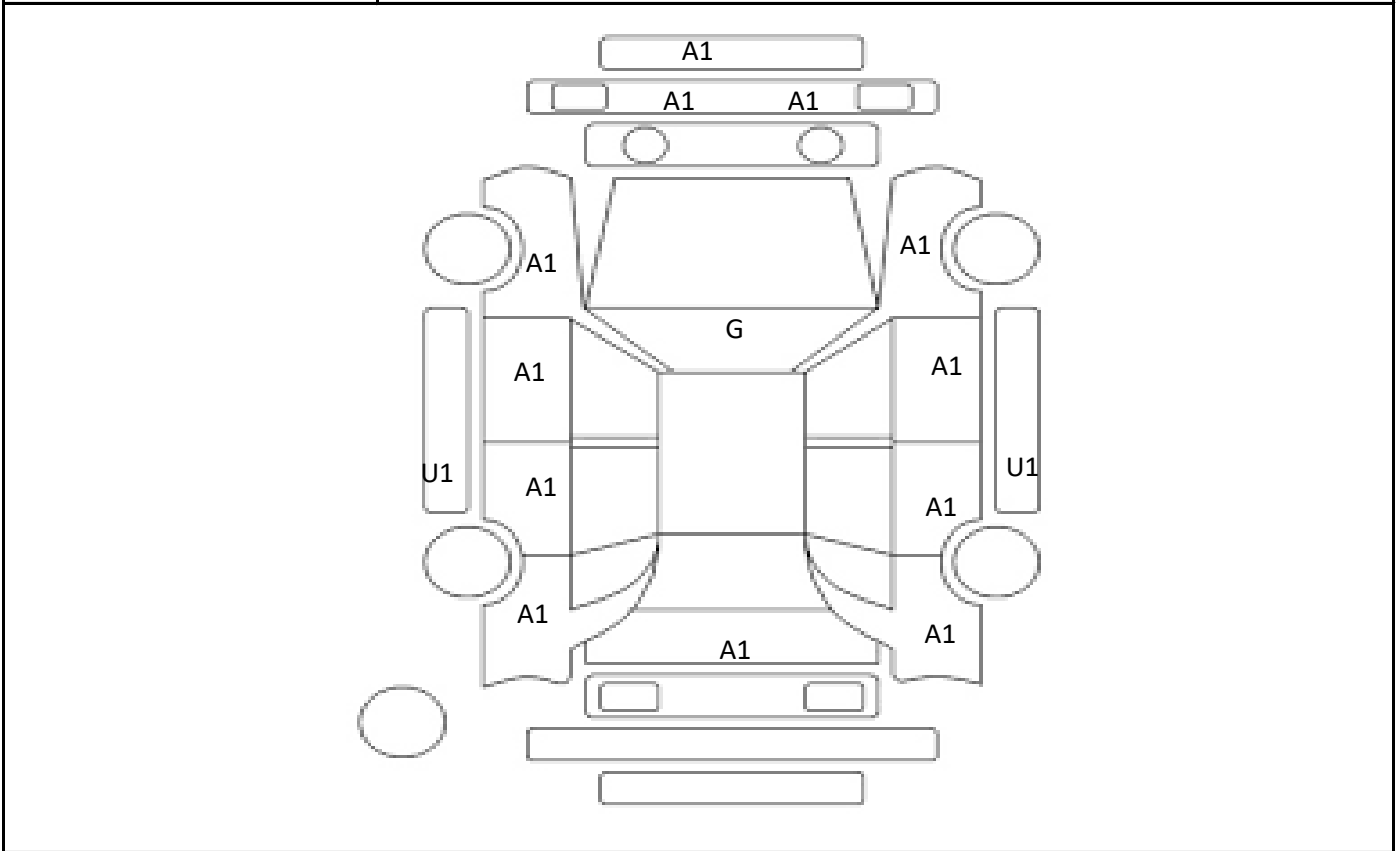

Car Number	Chassis Number
F16-D56	AYH30-0034620

(Remark)

A(Scratch) U(Dent) S(Rust) W(Uneven paint) X(Crack) C(Corrode) P(Paint Faded)
 XX(Replacement) X(Replacement requires) G(Stone chip in the glass) Scale: 1 < 2 < 3 < 4