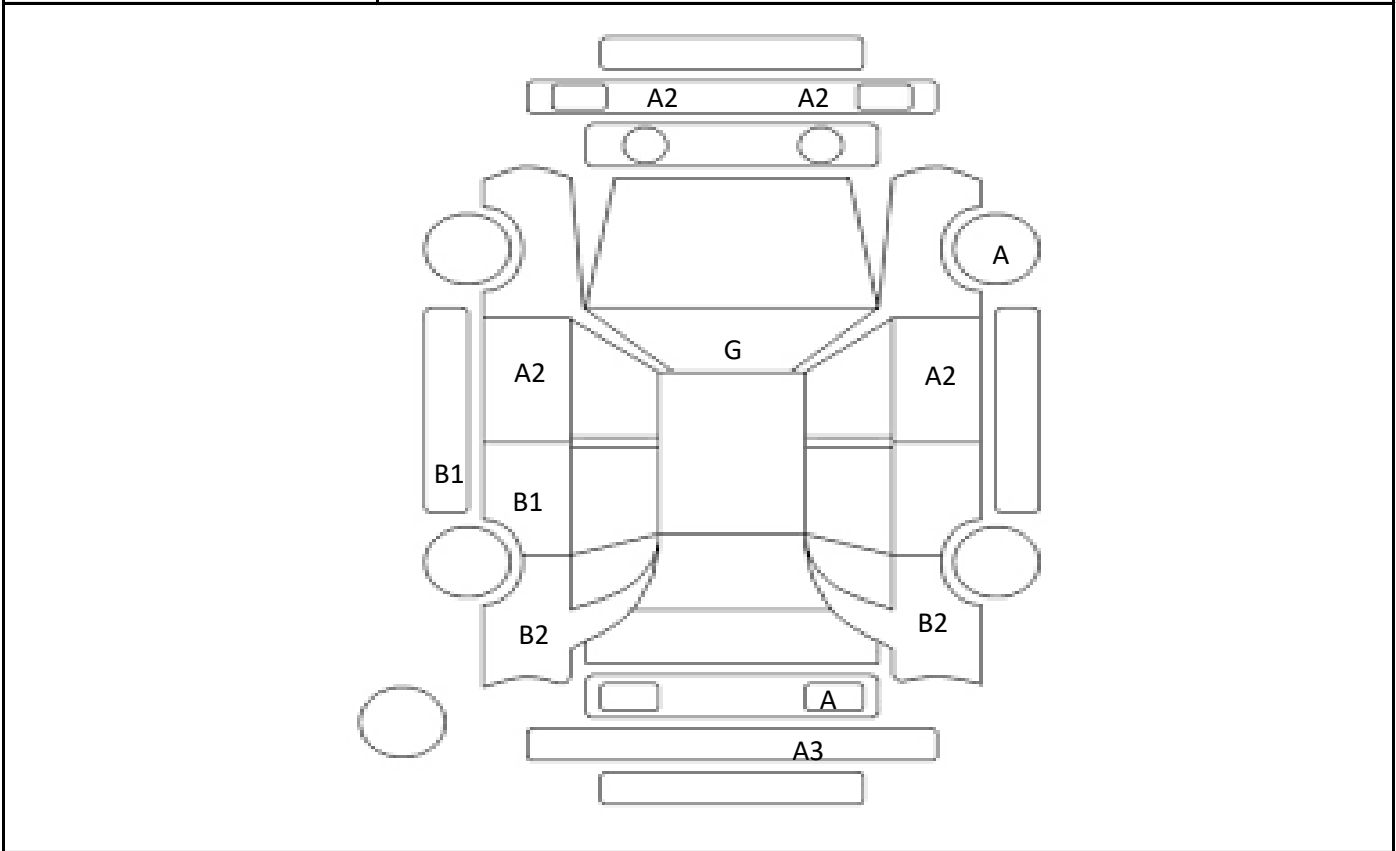

DATE
2024/4/26

Car Number	Chassis Number
F15-D46	AWS210-6089384

(Remark)

A(Scratch) U(Dent) S(Rust) W(Uneven paint) X(Crack) C(Corrode) P(Paint Faded)
 XX(Replacement) X(Replacement requires) G(Stone chip in the glass) Scale: 1 < 2 < 3 < 4