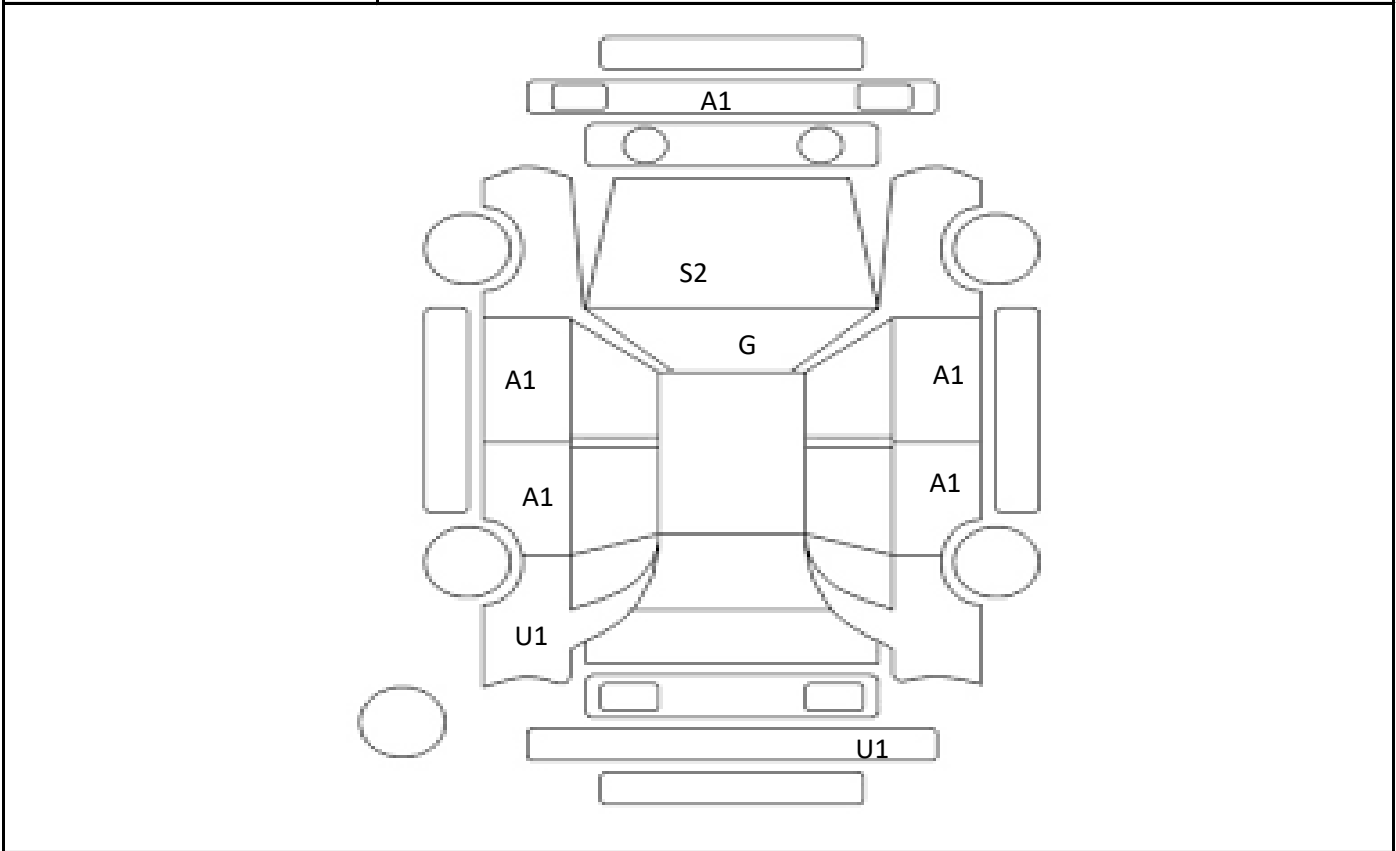

Car Number	Chassis Number
F15-D07	ZSU60-0057314

(Remark)

A(Scratch)    U(Dent)    S(Rust)    W(Uneven paint)    X(Crack)    C(Corrode)    P(Paint Faded)  
 XX(Replacement)    X(Replacement requires)    G(Stone chip in the glass)    Scale: 1 < 2 < 3 < 4