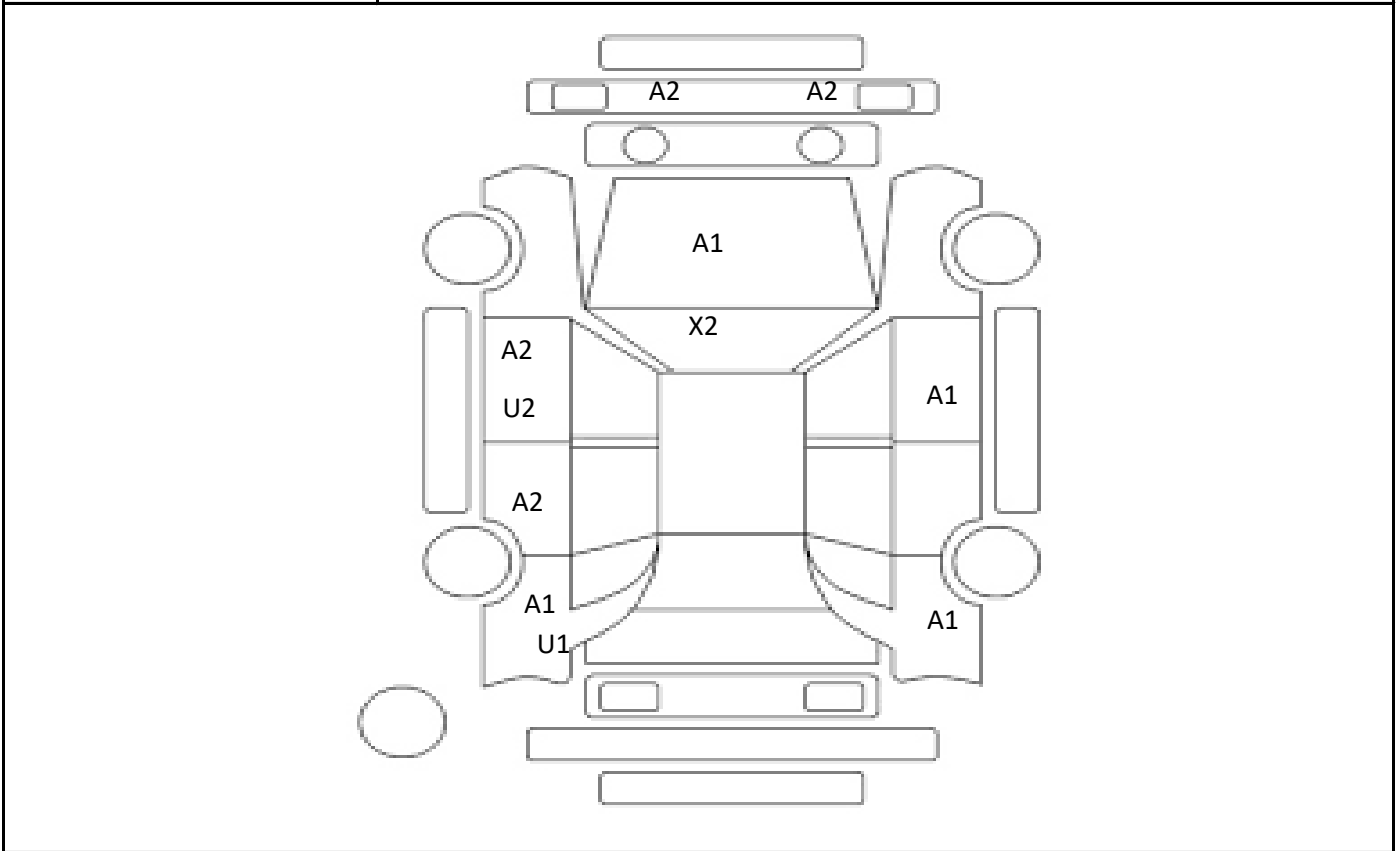

Car Number	Chassis Number
F07-D69	ZVW50-6126038

(Remark)

A(Scratch) U(Dent) S(Rust) W(Uneven paint) X(Crack) C(Corrode) P(Paint Faded)
 XX(Replacement) X(Replacement requires) G(Stone chip in the glass) Scale: 1 < 2 < 3 < 4