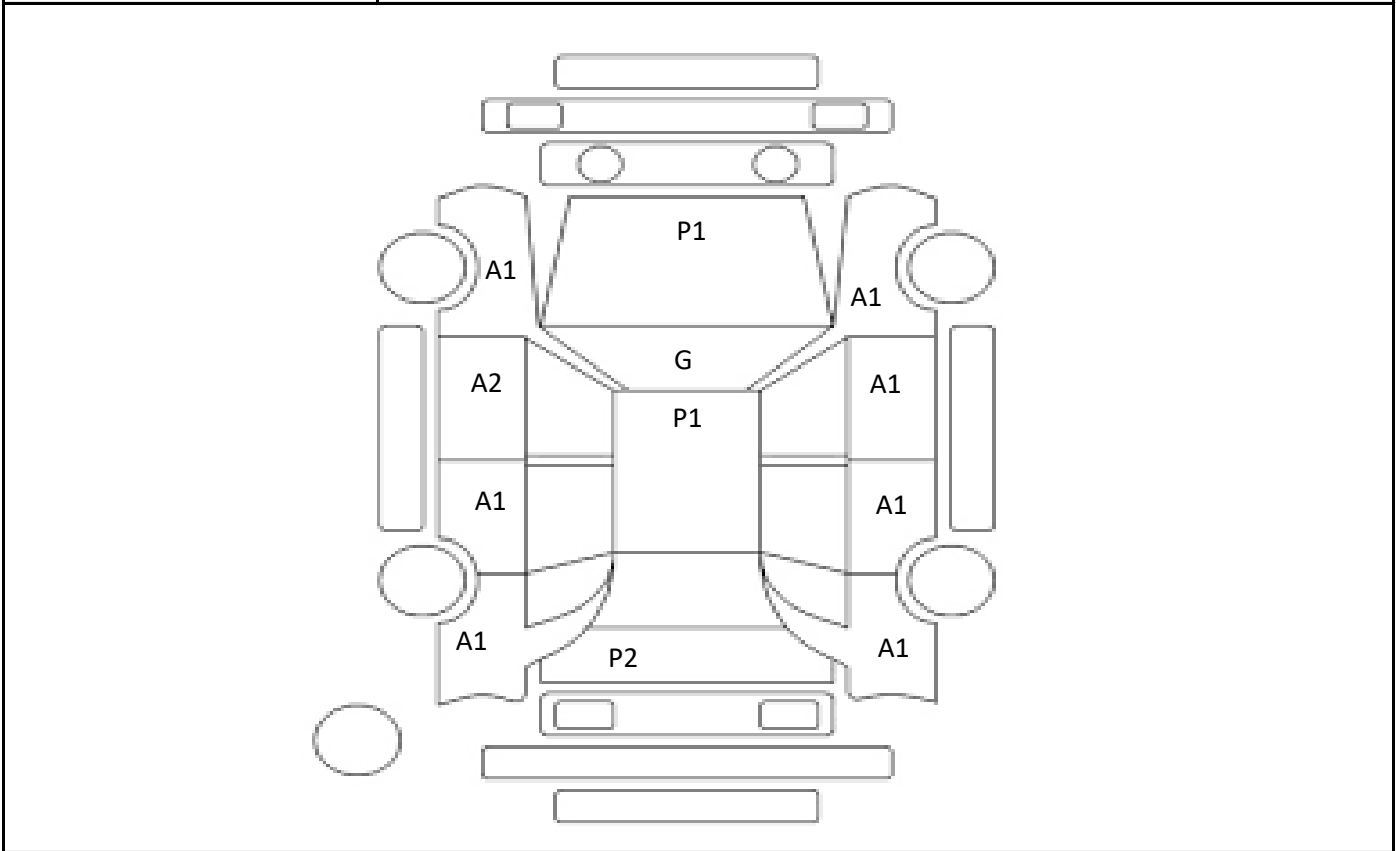

DATE
2024/4/3

Car Number	Chassis Number
F07-C07	ACU30-0125714

(Remark)

A(Scratch)      U(Dent)      S(Rust)      W(Uneven paint)      X(Crack)      C(Corrode)      P(Paint Faded)  
 XX(Replacement)      X(Replacement requires)      G(Stone chip in the glass)      Scale: 1 < 2 < 3 < 4